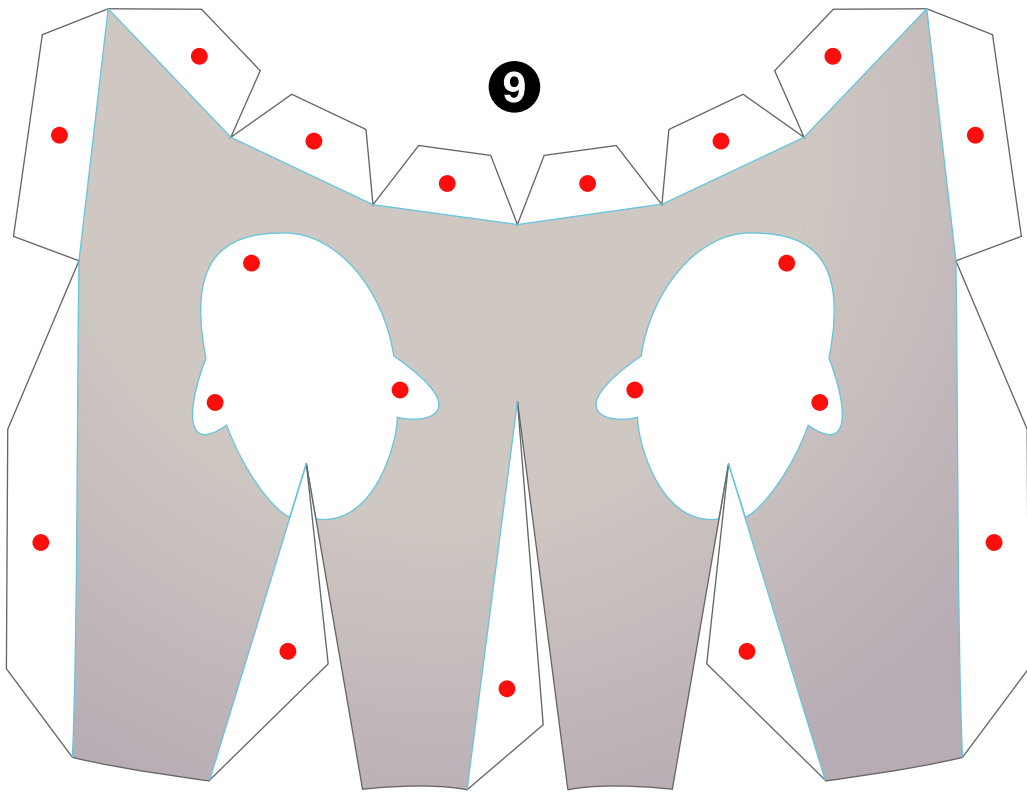

Shoebill

With an approximately 1.2-meter body and weighing approximately five kilograms, shoebills are birds that are large indeed. They have huge beaks and are known to be able to remain almost completely still for hours when taking aim at their prey. They live in marshy areas of eastern and central Africa or in neighboring prairies. They eat fish, frogs, and snakes, and although rare, they also eat small animals such as young water birds as well. They are excellent at flying and possess a wingspan measuring approximately two meters.

The scale of this papercraft is approximately 1/4 of the original size of a shoebill.

11

12