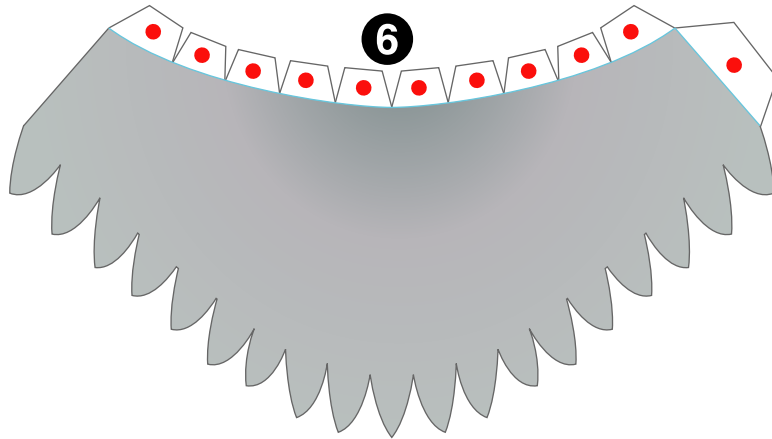

Shoebill

With an approximately 1.2-meter body and weighing approximately five kilograms, shoebills are birds that are large indeed. They have huge beaks and are known to be able to remain almost completely still for hours when taking aim at their prey. They live in marshy areas of eastern and central Africa or in neighboring prairies. They eat fish, frogs, and snakes, and although rare, they also eat small animals such as young water birds as well. They are excellent at flying and possess a wingspan measuring approximately two meters.

The scale of this papercraft is approximately 1/4 of the original size of a shoebill.

11

12