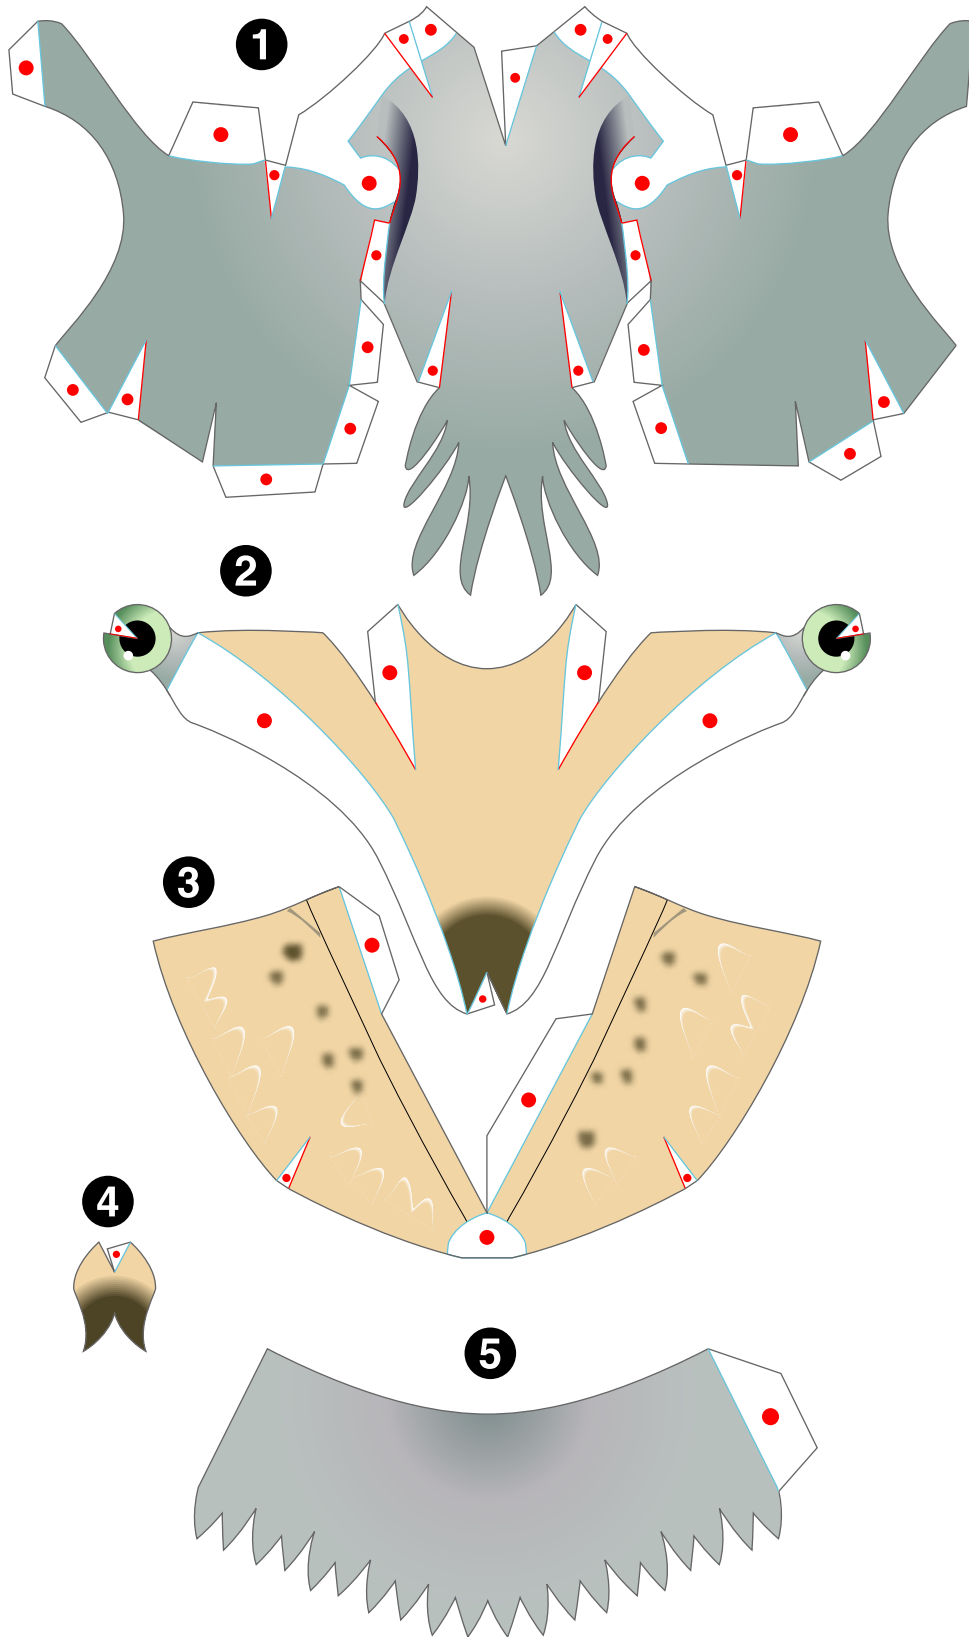

Shoebill

With an approximately 1.2-meter body and weighing approximately five kilograms, shoebills are birds that are large indeed. They have huge beaks and are known to be able to remain almost completely still for hours when taking aim at their prey. They live in marshy areas of eastern and central Africa or in neighboring prairies. They eat fish, frogs, and snakes, and although rare, they also eat small animals such as young water birds as well. They are excellent at flying and possess a wingspan measuring approximately two meters.

The scale of this papercraft is approximately 1/4 of the original size of a shoebill.

11

12