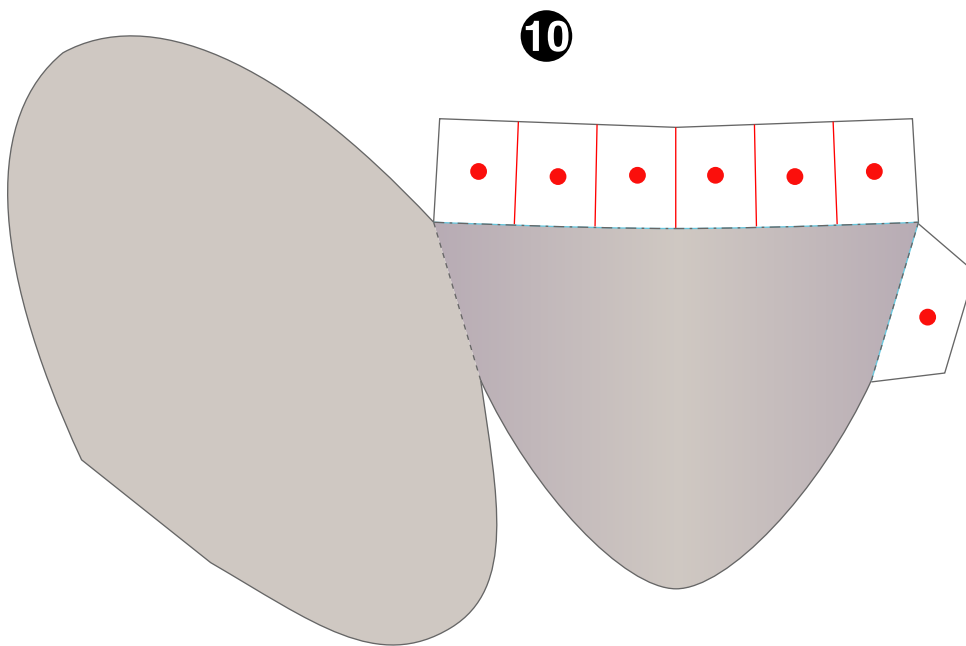

Shoebill

With an approximately 1.2-meter body and weighing approximately five kilograms, shoebills are birds that are large indeed. They have huge beaks and are known to be able to remain almost completely still for hours when taking aim at their prey. They live in marshy areas of eastern and central Africa or in neighboring prairies. They eat fish, frogs, and snakes, and although rare, they also eat small animals such as young water birds as well. They are excellent at flying and possess a wingspan measuring approximately two meters.

The scale of this papercraft is approximately 1/4 of the original size of a shoebill.

11

12