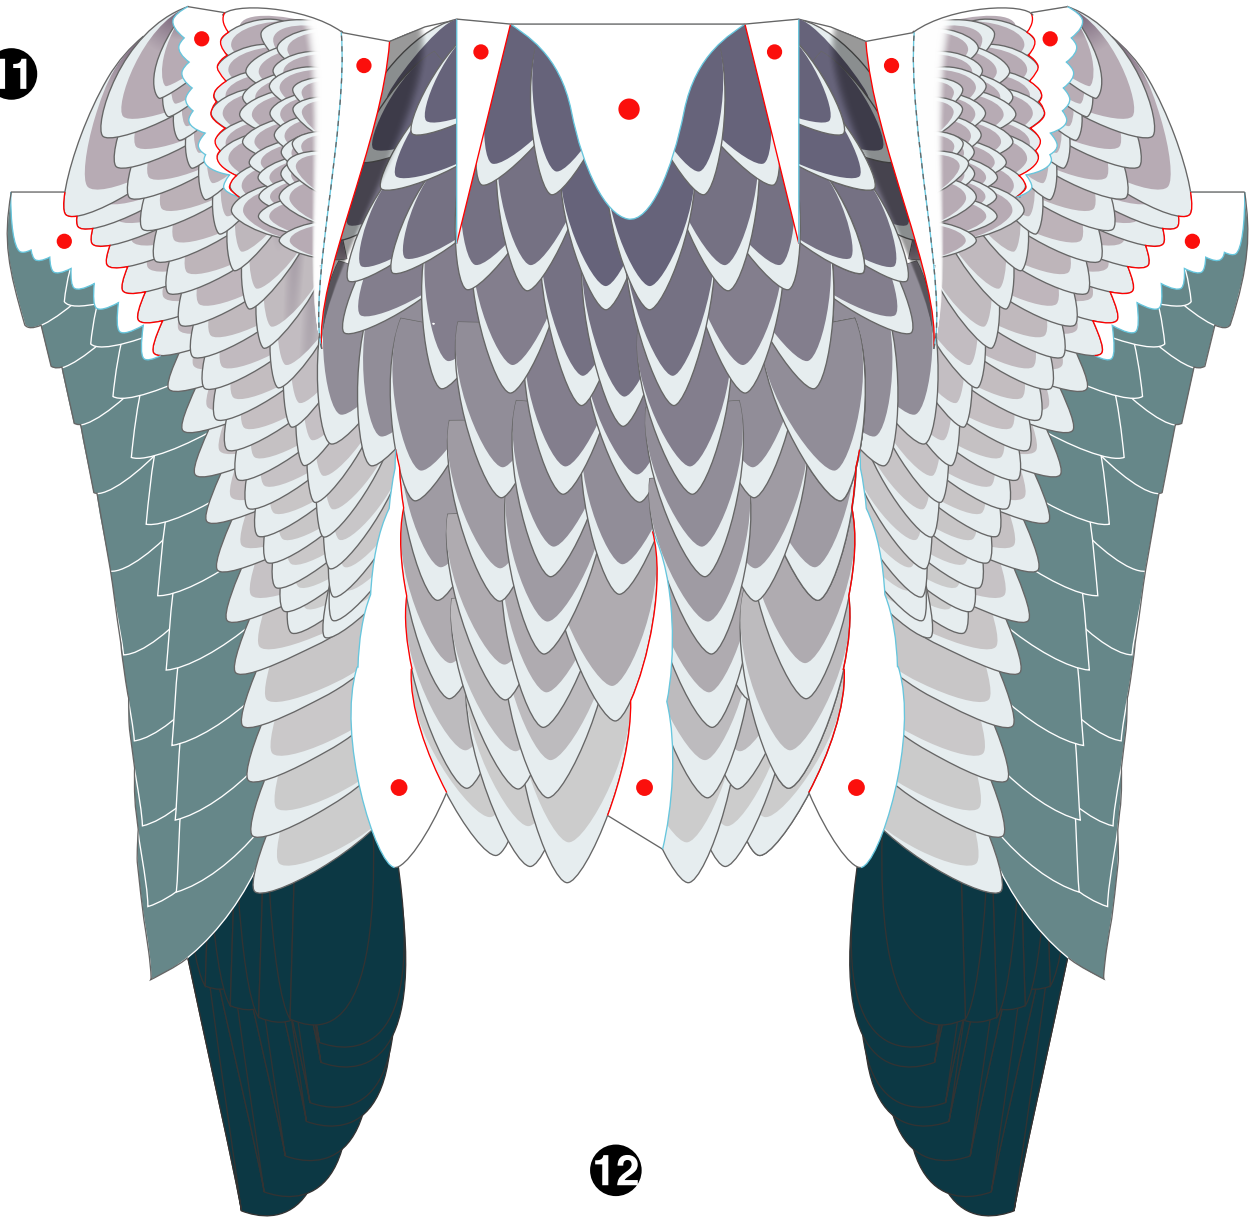

Shoebill

With an approximately 1.2-meter body and weighing approximately five kilograms, shoebills are birds that are large indeed. They have huge beaks and are known to be able to remain almost completely still for hours when taking aim at their prey. They live in marshy areas of eastern and central Africa or in neighboring prairies. They eat fish, frogs, and snakes, and although rare, they also eat small animals such as young water birds as well. They are excellent at flying and possess a wingspan measuring approximately two meters.

The scale of this papercraft is approximately 1/4 of the original size of a shoebill.

11

12