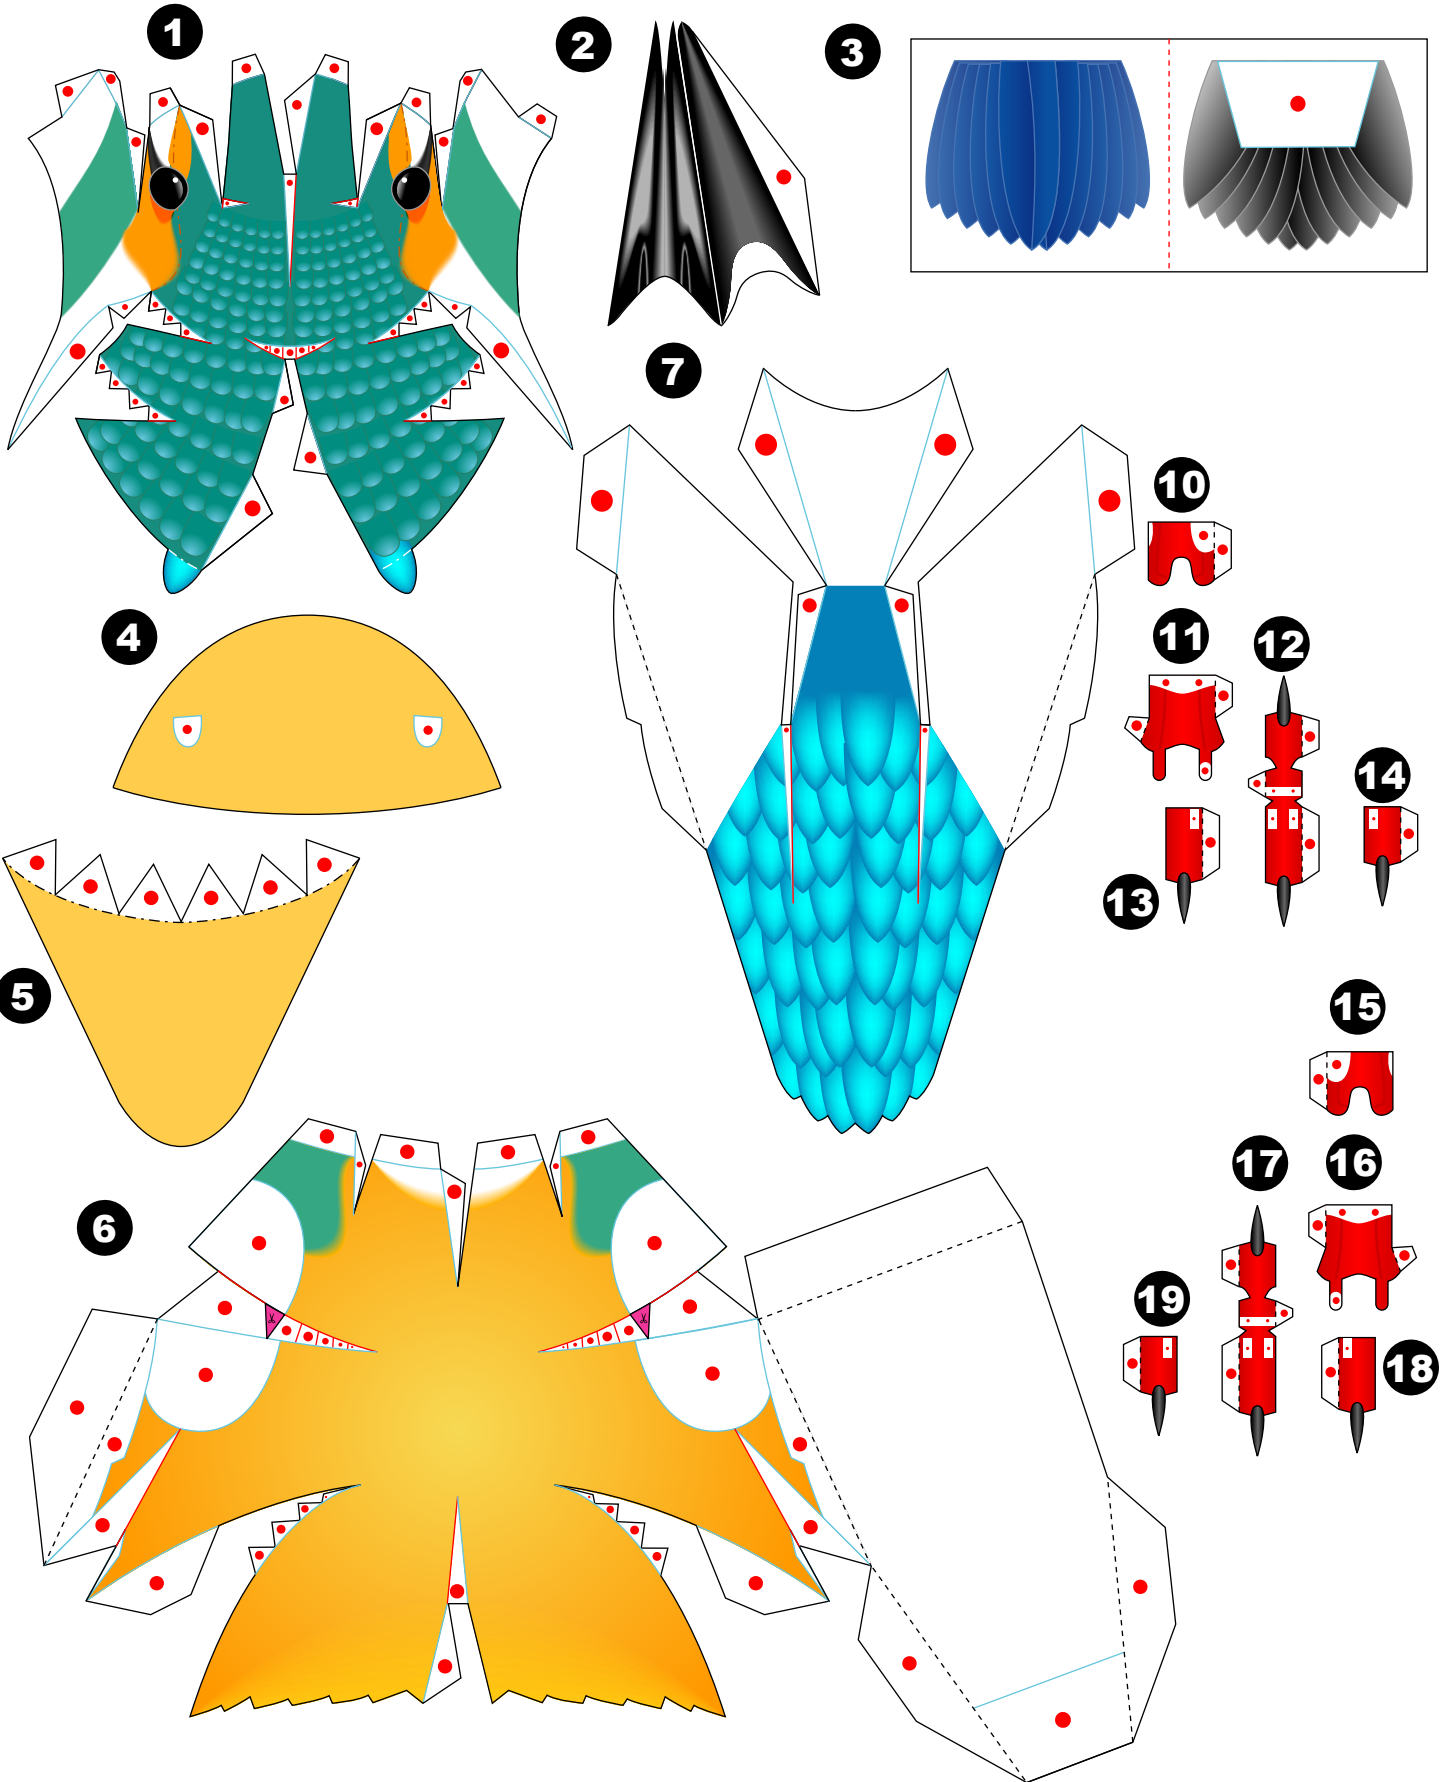

## Common Kingfisher

The common kingfisher is a small bird measuring around 17cm in length, that belongs to the Alcedinidae family of the Coraciiformes order. It inhabits coastal areas, rivers, ponds, lakes and marshes in Europe, India and southeast Asia, hunting for prey as it perches on a branch or rock at the water's edge. Once it spots something to eat, it dives into the water and catches its prey using its long bill. The prey is then beaten against the branch or rock, and swallowed head first. Common kingfishers also hunt from the air, and have a very distinctive, high-pitched call that they let out, as they swiftly fly along the water's surface. Their wings are beautifully glossy, and can appear blue or green, depending on the reflection of the light. Males are easy to distinguish from females, the male having a black bill and the female having a red lower bill.

21

22