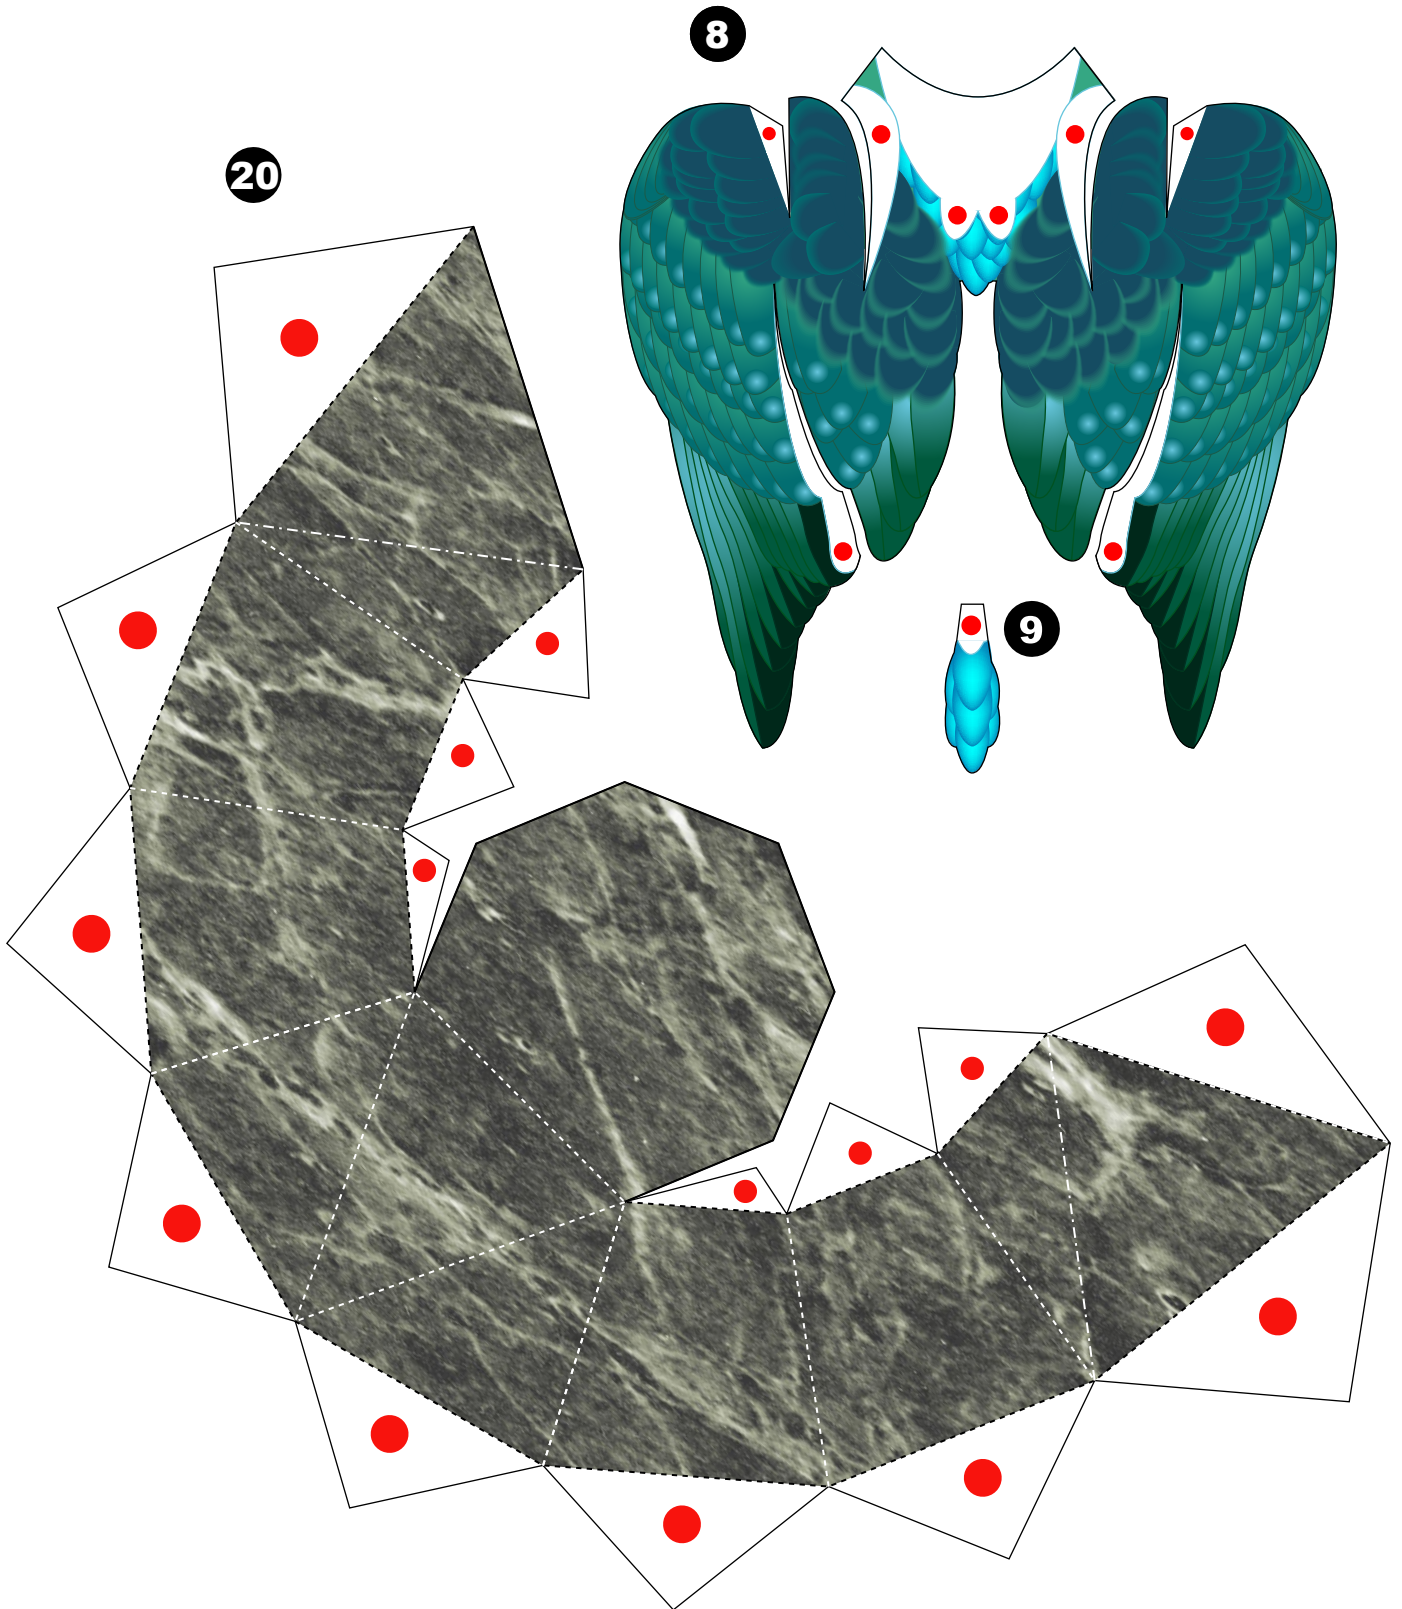

## Common Kingfisher

The common kingfisher is a small bird measuring around 17cm in length, that belongs to the Alcedinidae family of the Coraciiformes order. It inhabits coastal areas, rivers, ponds, lakes and marshes in Europe, India and southeast Asia, hunting for prey as it perches on a branch or rock at the water's edge. Once it spots something to eat, it dives into the water and catches its prey using its long bill. The prey is then beaten against the branch or rock, and swallowed head first. Common kingfishers also hunt from the air, and have a very distinctive, high-pitched call that they let out, as they swiftly fly along the water's surface. Their wings are beautifully glossy, and can appear blue or green, depending on the reflection of the light. Males are easy to distinguish from females, the male having a black bill and the female having a red lower bill.

21

22