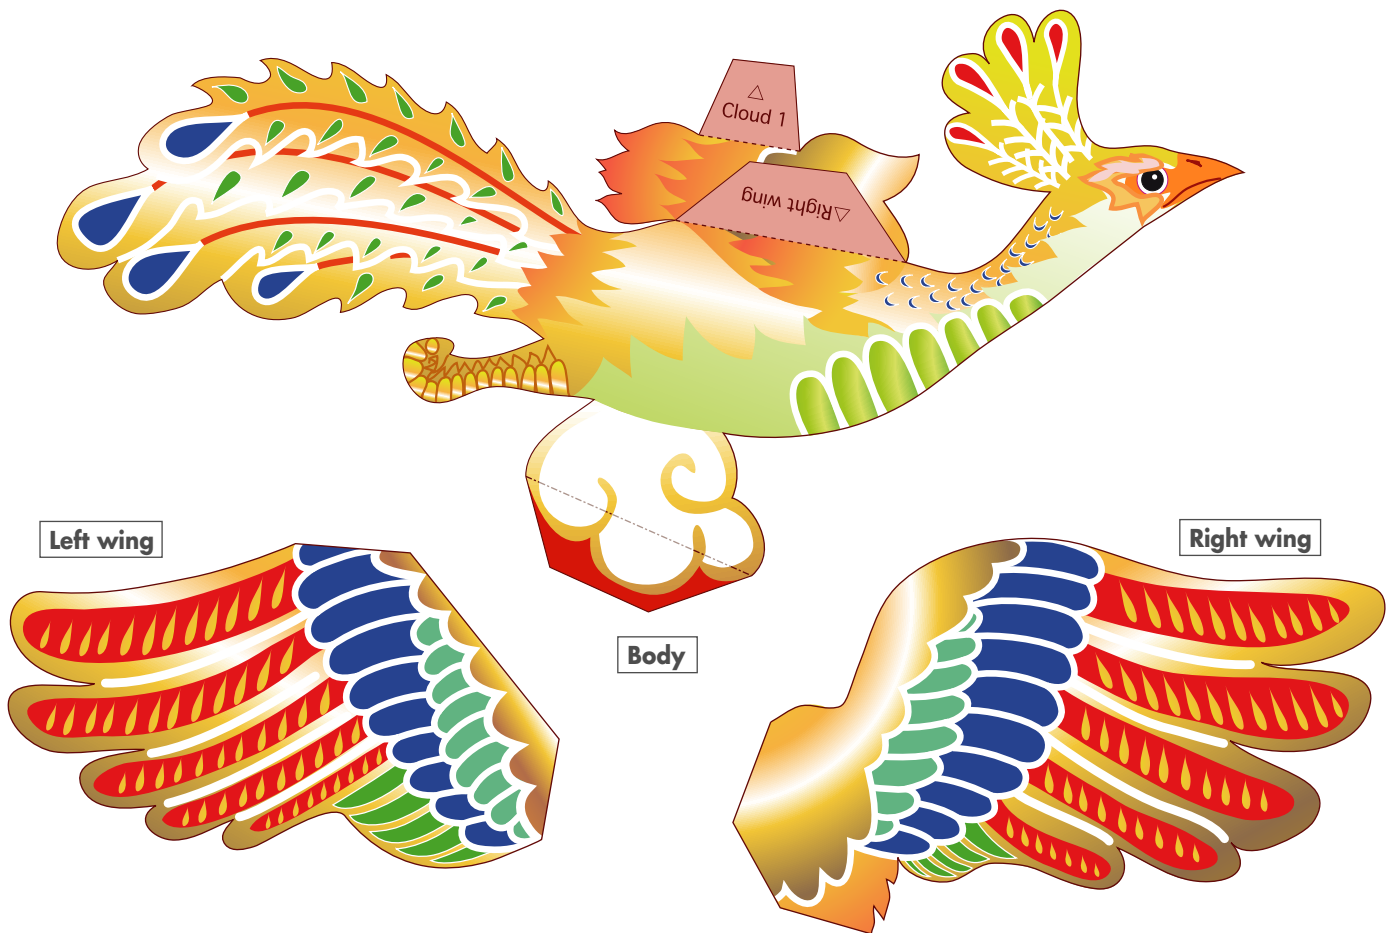

Pop-up Card (Chinese Phoenix)

Open up this pop-up card, and a beautiful Chinese Phoenix bursts out, spreading its wings ready to fly. The Chinese Phoenix is a mythical Chinese bird that is considered a symbol of good luck. Add this card to a gift for a special occasion. It's a great project to do with the kids, too!

Front cover

Back cover