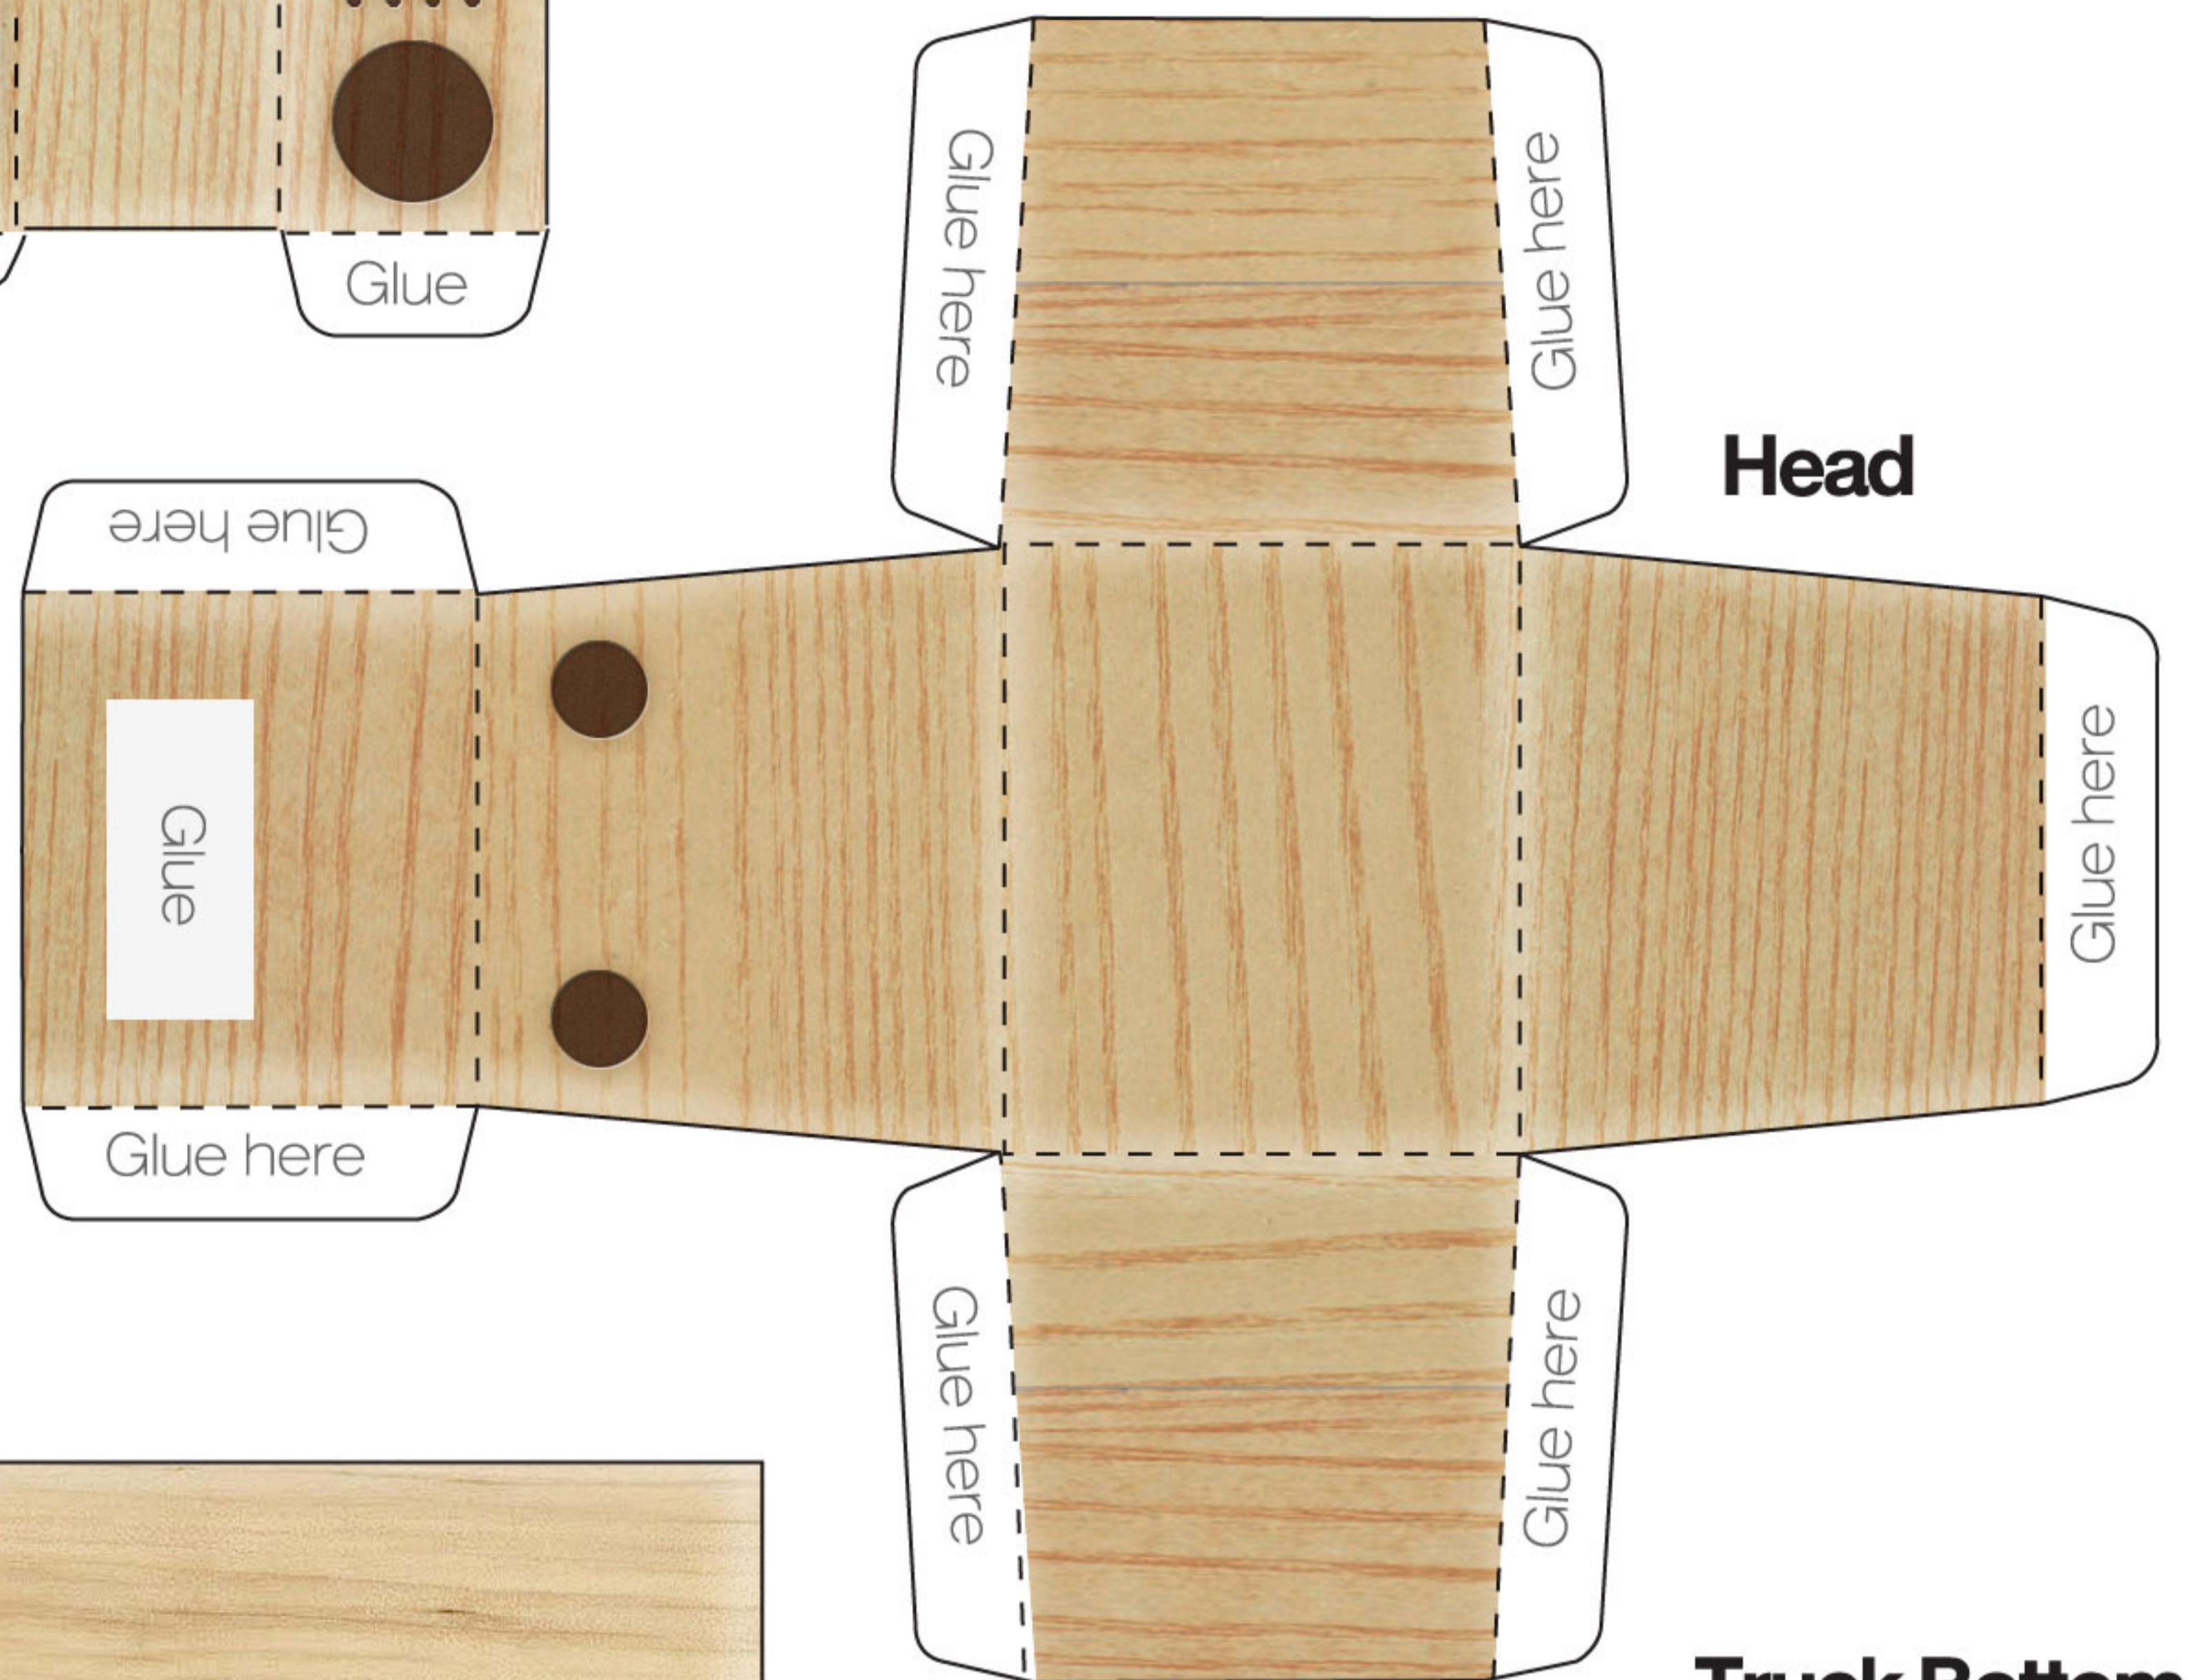

designed by Tanarat Ruamwang
"ByManStudio"
email: contact@bymanstudio.com
www.bymanstudio.com

www.boxzet.com

Cut _____

Fold - - - - -

Truck

Body

Arm

D