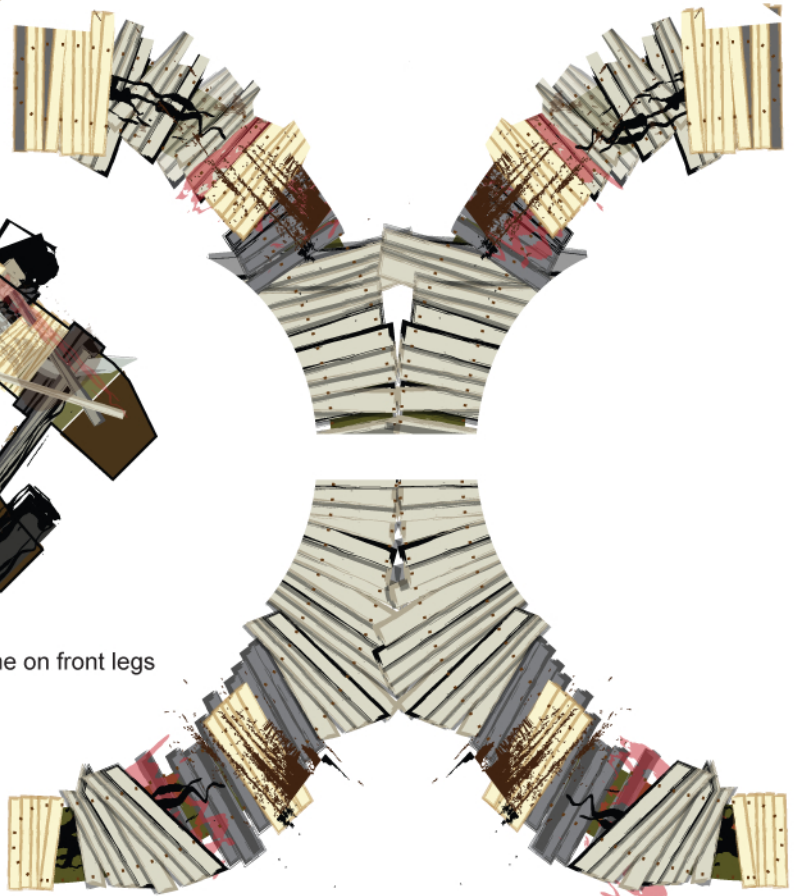

head

glue head here

cut arm slit

attach to legs

cut arm slit

Torso

Cut around black line on back legs

glue to torso

cut out

Cut around black dashed lines on side of leg (score solid line and fold, glue then attach to front and back legs)

Cut around black line on front legs

mean old  
Mummy