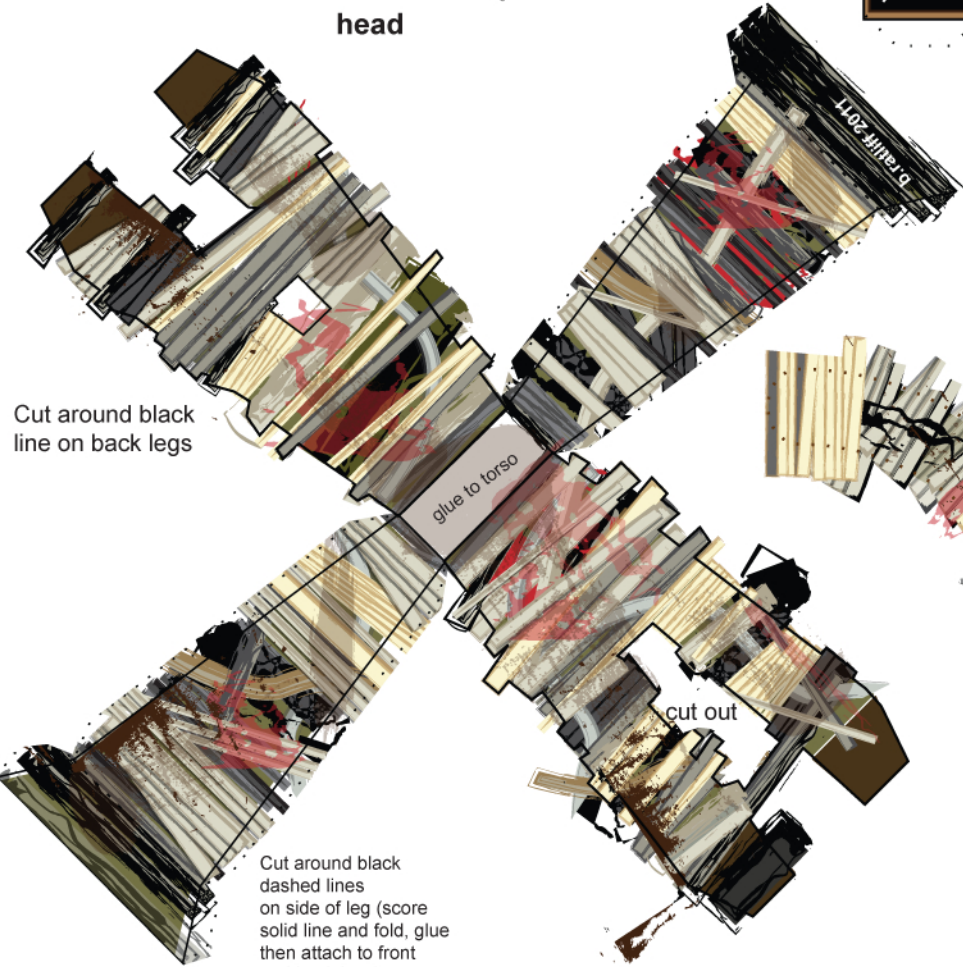

head

glue head here

cut arm slit

attach to legs

cut arm slit

Torso

Cut around black line on back legs

glue to torso

cut out

Cut around black dashed lines on side of leg (score solid line and fold, glue then attach to front and back legs)

Cut around black line on front legs

mean old  
Mummy