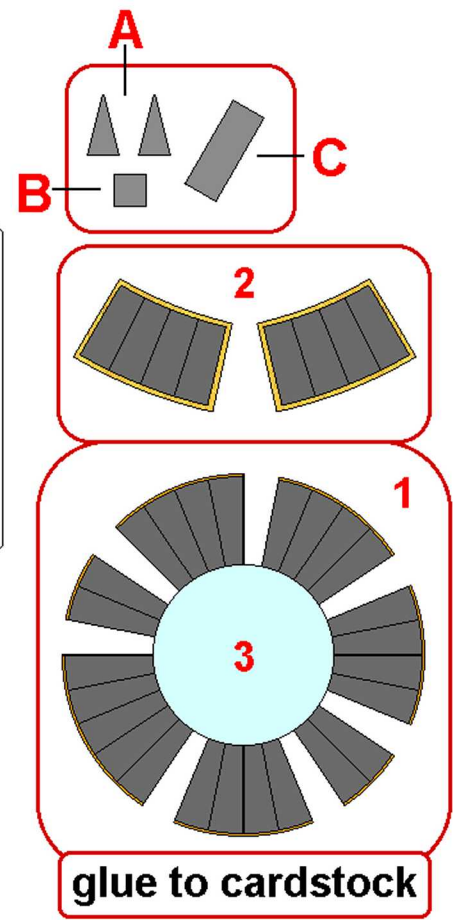

# Pioneer 10/11

1:24

6

7

**Pioneer 10/11**  
1:24

star reference shade

meteoroid detector

**Pioneer 10/11**  
**1:24**

thrusters

cut to fit

fold

backing

atomic power source