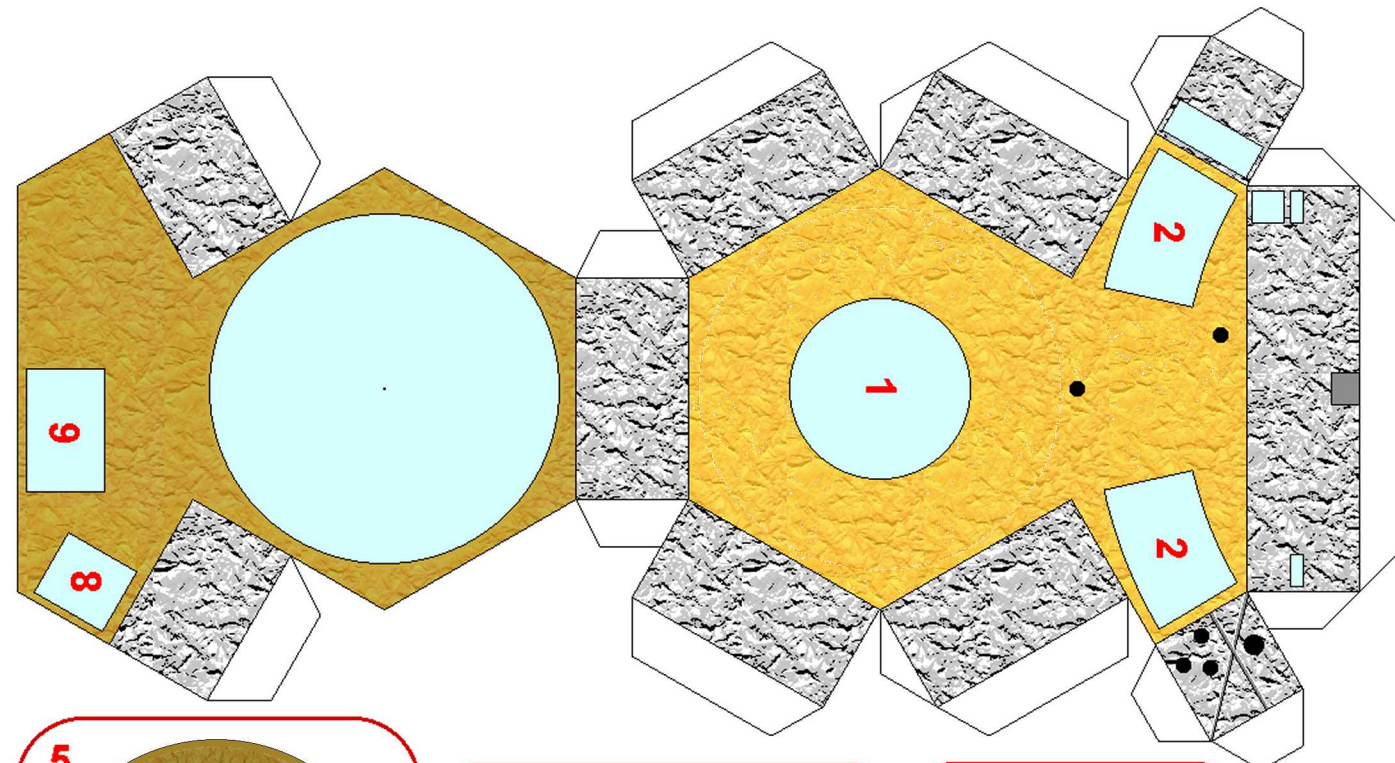

# Pioneer 10/11

1:24

6

7

**Pioneer 10/11**  
1:24

star reference shade

meteoroid detector

**Pioneer 10/11**  
**1:24**

thrusters

cut to fit

fold

backing

atomic power source