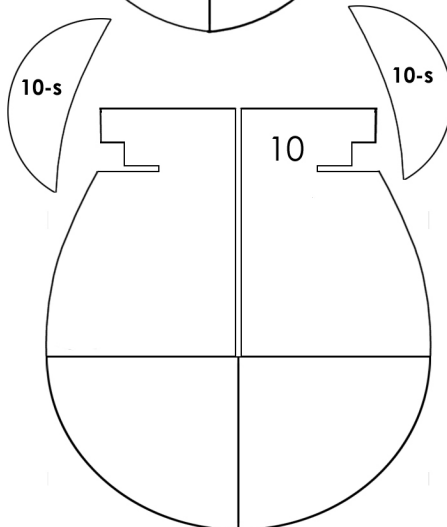

ØR ØL

After it prints on the writing paper, glue this sheet to cardstock.

Sheet-B

1 inch 

1 cm 

1/100 Scale Paper Model
U-BOOT typ VII C

Do not copy! Not for sale!
Not for commercial purposes.
For private use only.