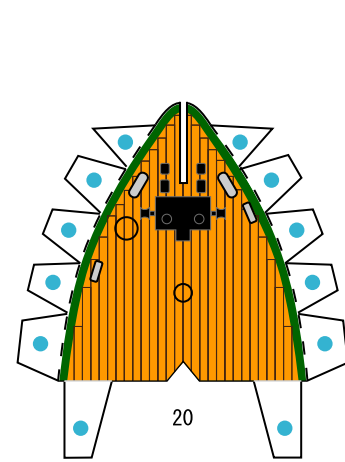

PAPER CRAFT

<http://www.canon.com/c-park/en/>

View of completed model

Ships of the world : Akogare

With the cooperation of Sail Osaka

● Akogare : built in 1993; 362 tons; three masts; topsail schooner; 52.16 m total length; Japan

* This model was designed for Papercraft and may differ from the original in some respects.

■ Parts list (pattern) : Ten A4 sheets (No. 1 to No. 10)

■ No. of Parts : 79 (Including fourteen optional parts)

* Build the model by carefully reading the Assembly Instructions , in the parts sheet page order.

Ships of the world : Akogare : Pattern

© Canon Inc. © M. Nishiguchi/SENAUN

1

Ships of the world : Akogare : Pattern