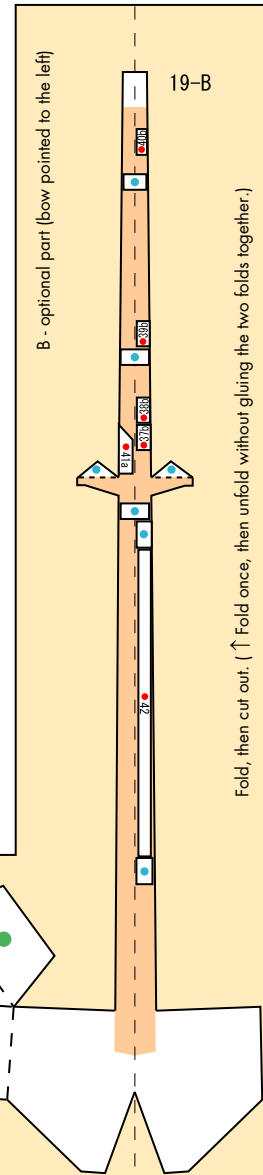

PAPER CRAFT

<http://www.canon.com/c-park/en/>

View of completed model

Ships of the world : Akogare

With the cooperation of Sail Osaka

● Akogare : built in 1993; 362 tons; three masts; topsail schooner; 52.16 m total length; Japan

* This model was designed for Papercraft and may differ from the original in some respects.

■ Parts list (pattern) : Ten A4 sheets (No. 1 to No. 10)

■ No. of Parts : 79 (Including fourteen optional parts)

* Build the model by carefully reading the Assembly Instructions , in the parts sheet page order.

Ships of the world : Akogare : Pattern

© Canon Inc. © M. Nishiguchi/SENAUN

1

Ships of the world : Akogare : Pattern

© Canon Inc. © M. Nishiguchi/SENAUN

Cut out after first folding and gluing in place.

Ships of the world : Akogare : Pattern

© Canon Inc. © M. Nishiguchi/SENAUN

Ships of the world : Akogare : Pattern

© Canon Inc. © M. Nishiguchi/SENAUN