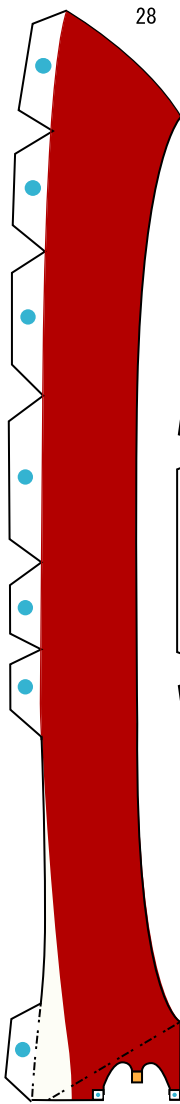

PAPER CRAFT

<http://www.canon.com/c-park/en/>

View of completed model

Ships of the world : Akogare

With the cooperation of Sail Osaka

● Akogare : built in 1993; 362 tons; three masts; topsail schooner; 52.16 m total length; Japan

* This model was designed for Papercraft and may differ from the original in some respects.

■ Parts list (pattern) : Ten A4 sheets (No. 1 to No. 10)

■ No. of Parts : 79 (Including fourteen optional parts)

* Build the model by carefully reading the Assembly Instructions , in the parts sheet page order.

Ships of the world : Akogare : Pattern

© Canon Inc. © M. Nishiguchi/SENAUN

1

Ships of the world : Akogare : Pattern

© Canon Inc. © M. Nishiguchi/SENAUN

Ships of the world : Akogare : Pattern

© Canon Inc. © M. Nishiguchi/SENAUN

Canon

Ships of the world : Akogare : Pattern

© Canon Inc. © M. Nishiguchi/SENAUN

Ships of the world : Akogare : Pattern