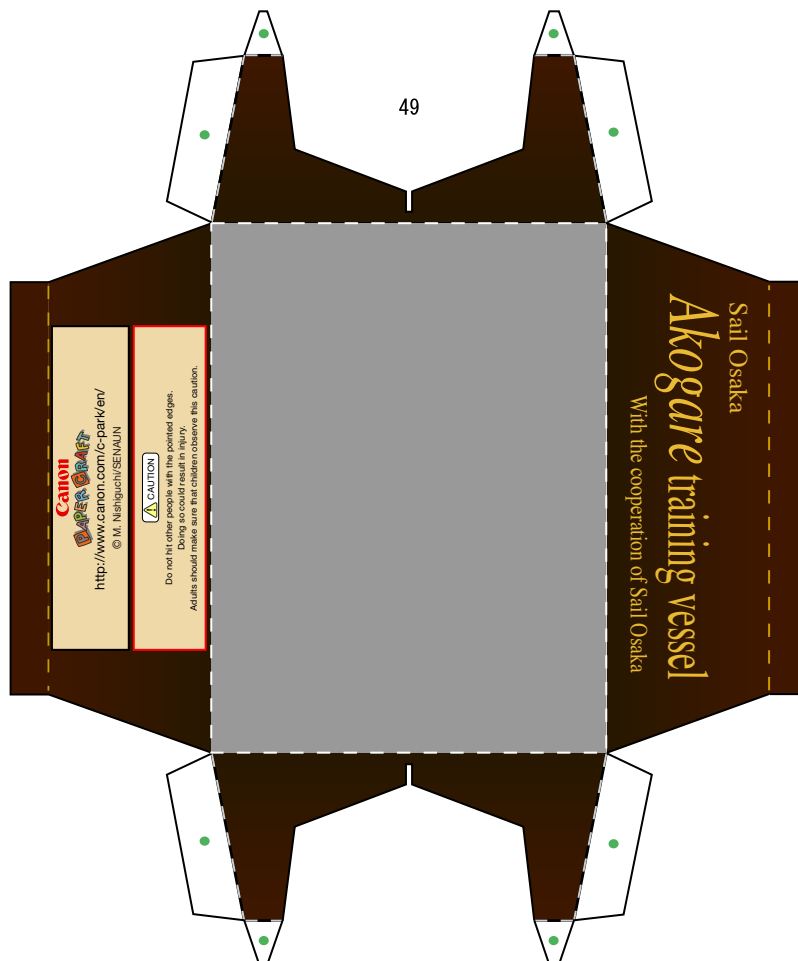

* This model was designed for Papercraft and may differ from the original in some respects.

■ Parts list (pattern) : Ten A4 sheets (No. 1 to No. 10)

■ No. of Parts : 79 (Including fourteen optional parts)

© Canon Inc. © M. Nishiguchi/SENAUN

Ships of the world : Akogare : Pattern

© Canon Inc. © M. Nishiguchi/SENAUN

Canon

Ships of the world : Akogare : Pattern

© Canon Inc. © M. Nishiguchi/SENAUN

Ships of the world : Akogare : Pattern

© Canon Inc. © M. Nishiguchi/SENAUN

Cut out after first folding and gluing in place.

Ships of the world : Akogare : Pattern

© Canon Inc. © M. Nishiguchi/SENAUN

Ships of the world : Akogare : Pattern

© Canon Inc. © M. Nishiguchi/SENAUN