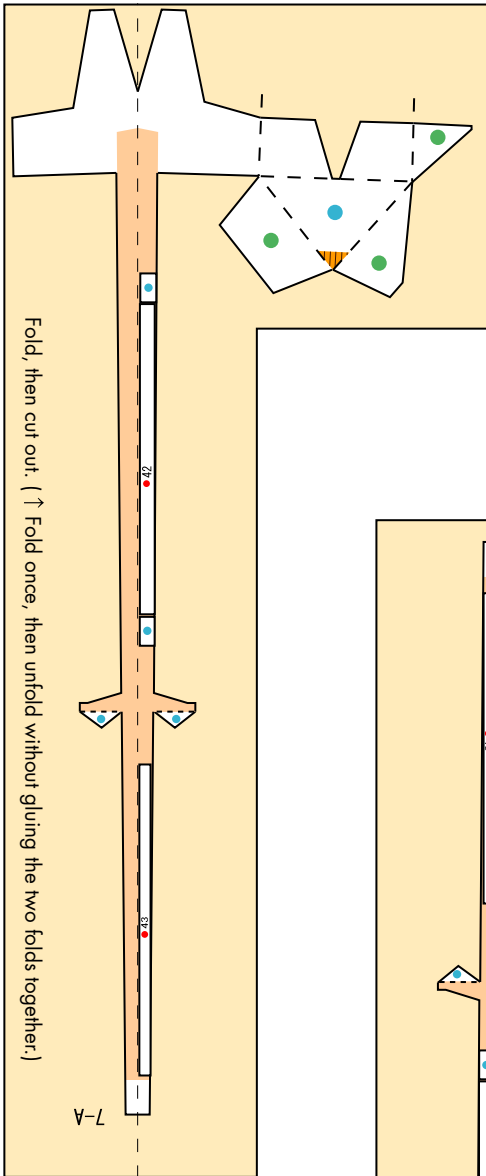

Ships of the world : Akogare : Pattern

© Canon Inc. © M. Nishiguchi/SENAUN