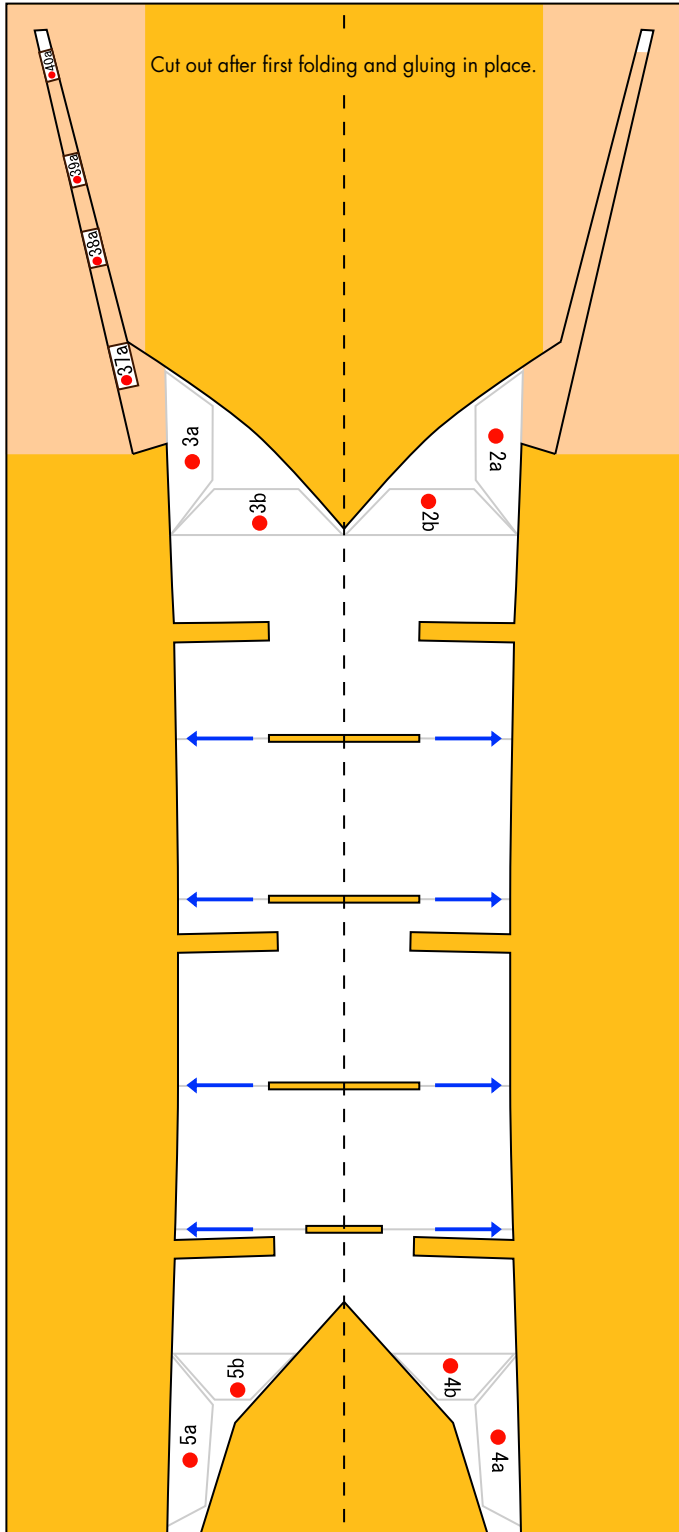

Ships of the world : Akogare : Pattern

© Canon Inc. © M. Nishiguchi/SENAUN

1