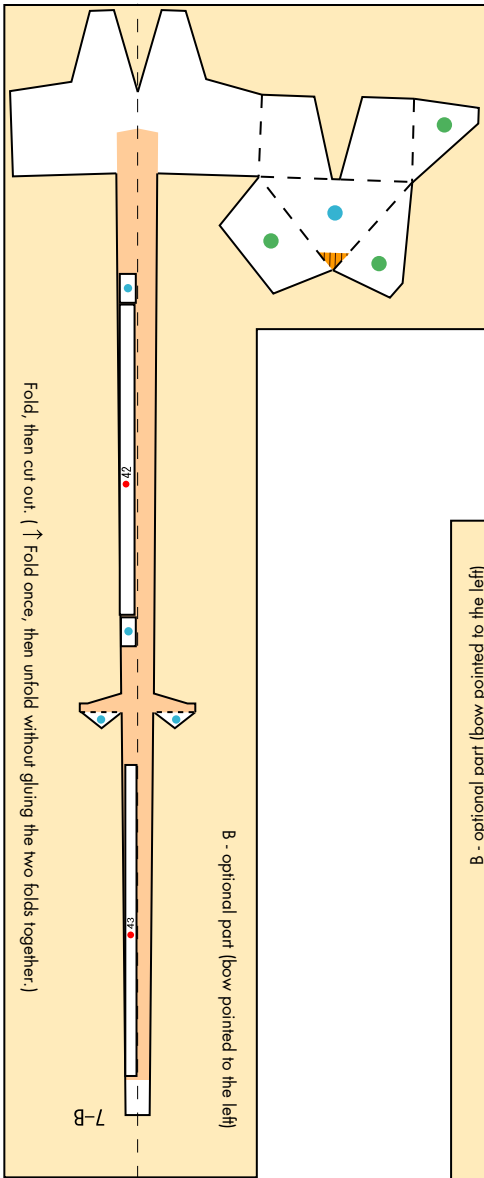

PAPER CRAFT

<http://www.canon.com/c-park/en/>

View of completed model

Ships of the world : Akogare

With the cooperation of Sail Osaka

● Akogare : built in 1993; 362 tons; three masts; topsail schooner; 52.16 m total length; Japan

* This model was designed for Papercraft and may differ from the original in some respects.

■ Parts list (pattern) : Ten A4 sheets (No. 1 to No. 10)

■ No. of Parts : 79 (Including fourteen optional parts)

© Canon Inc. © M. Nishiguchi/SENAUN

Cut out after first folding and gluing in place.

Ships of the world : Akogare : Pattern

© Canon Inc. © M. Nishiguchi/SENAUN

Ships of the world : Akogare : Pattern

© Canon Inc. © M. Nishiguchi/SENAUN