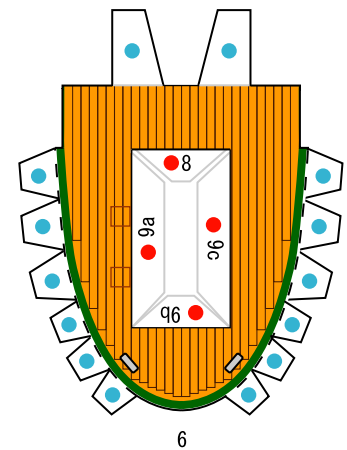

* This model was designed for Papercraft and may differ from the original in some respects.

■ Parts list (pattern) : Ten A4 sheets (No. 1 to No. 10)

■ No. of Parts : 79 (Including fourteen optional parts)

* Build the model by carefully reading the Assembly Instructions , in the parts sheet page order.

Ships of the world : Akogare : Pattern

© Canon Inc. © M. Nishiguchi/SENAUN

1

Ships of the world : Akogare : Pattern