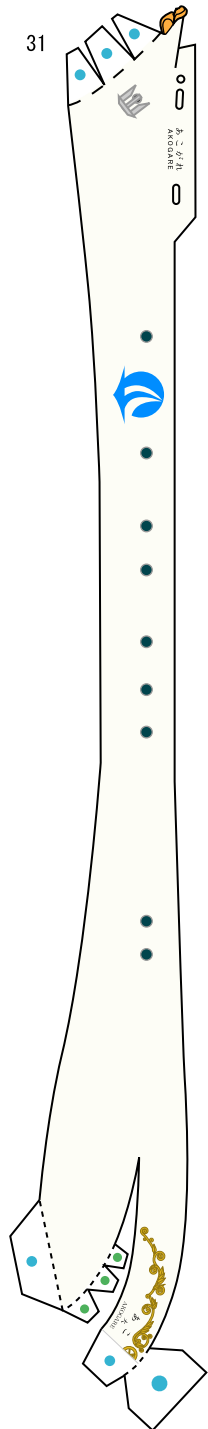

PAPER CRAFT

<http://www.canon.com/c-park/en/>

View of completed model

Ships of the world : Akogare

With the cooperation of Sail Osaka

● Akogare : built in 1993; 362 tons; three masts; topsail schooner; 52.16 m total length; Japan

* This model was designed for Papercraft and may differ from the original in some respects.

■ Parts list (pattern) : Ten A4 sheets (No. 1 to No. 10)

■ No. of Parts : 79 (Including fourteen optional parts)

* Build the model by carefully reading the Assembly Instructions , in the parts sheet page order.

Ships of the world : Akogare : Pattern

© Canon Inc. © M. Nishiguchi/SENAUN

1

Ships of the world : Akogare : Pattern

© Canon Inc. © M. Nishiguchi/SENAUN

Ships of the world : Akogare : Pattern

© Canon Inc. © M. Nishiguchi/SENAUN

Canon

Ships of the world : Akogare : Pattern

© Canon Inc. © M. Nishiguchi/SENAUN

Ships of the world : Akogare : Pattern