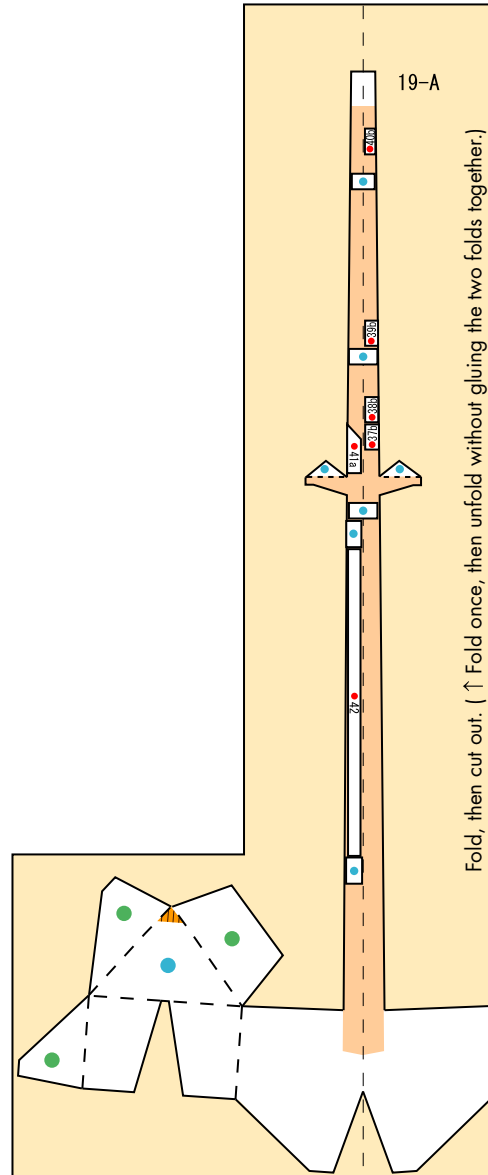

Ships of the world : Akogare : Pattern

© Canon Inc. © M. Nishiguchi/SENAUN