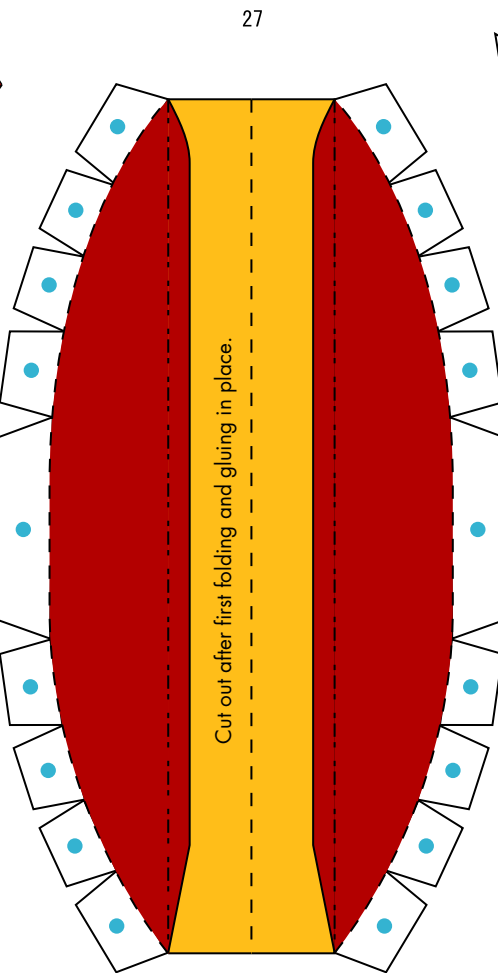

PAPER CRAFT

<http://www.canon.com/c-park/en/>

View of completed model

Ships of the world : Akogare

With the cooperation of Sail Osaka

● Akogare : built in 1993; 362 tons; three masts; topsail schooner; 52.16 m total length; Japan

* This model was designed for Papercraft and may differ from the original in some respects.

■ Parts list (pattern) : Ten A4 sheets (No. 1 to No. 10)

■ No. of Parts : 79 (Including fourteen optional parts)

* Build the model by carefully reading the Assembly Instructions , in the parts sheet page order.

Ships of the world : Akogare : Pattern

© Canon Inc. © M. Nishiguchi/SENAUN

1

Ships of the world : Akogare : Pattern

© Canon Inc. © M. Nishiguchi/SENAUN

Ships of the world : Akogare : Pattern

© Canon Inc. © M. Nishiguchi/SENAUN

Canon

Ships of the world : Akogare : Pattern

© Canon Inc. © M. Nishiguchi/SENAUN

Ships of the world : Akogare : Pattern