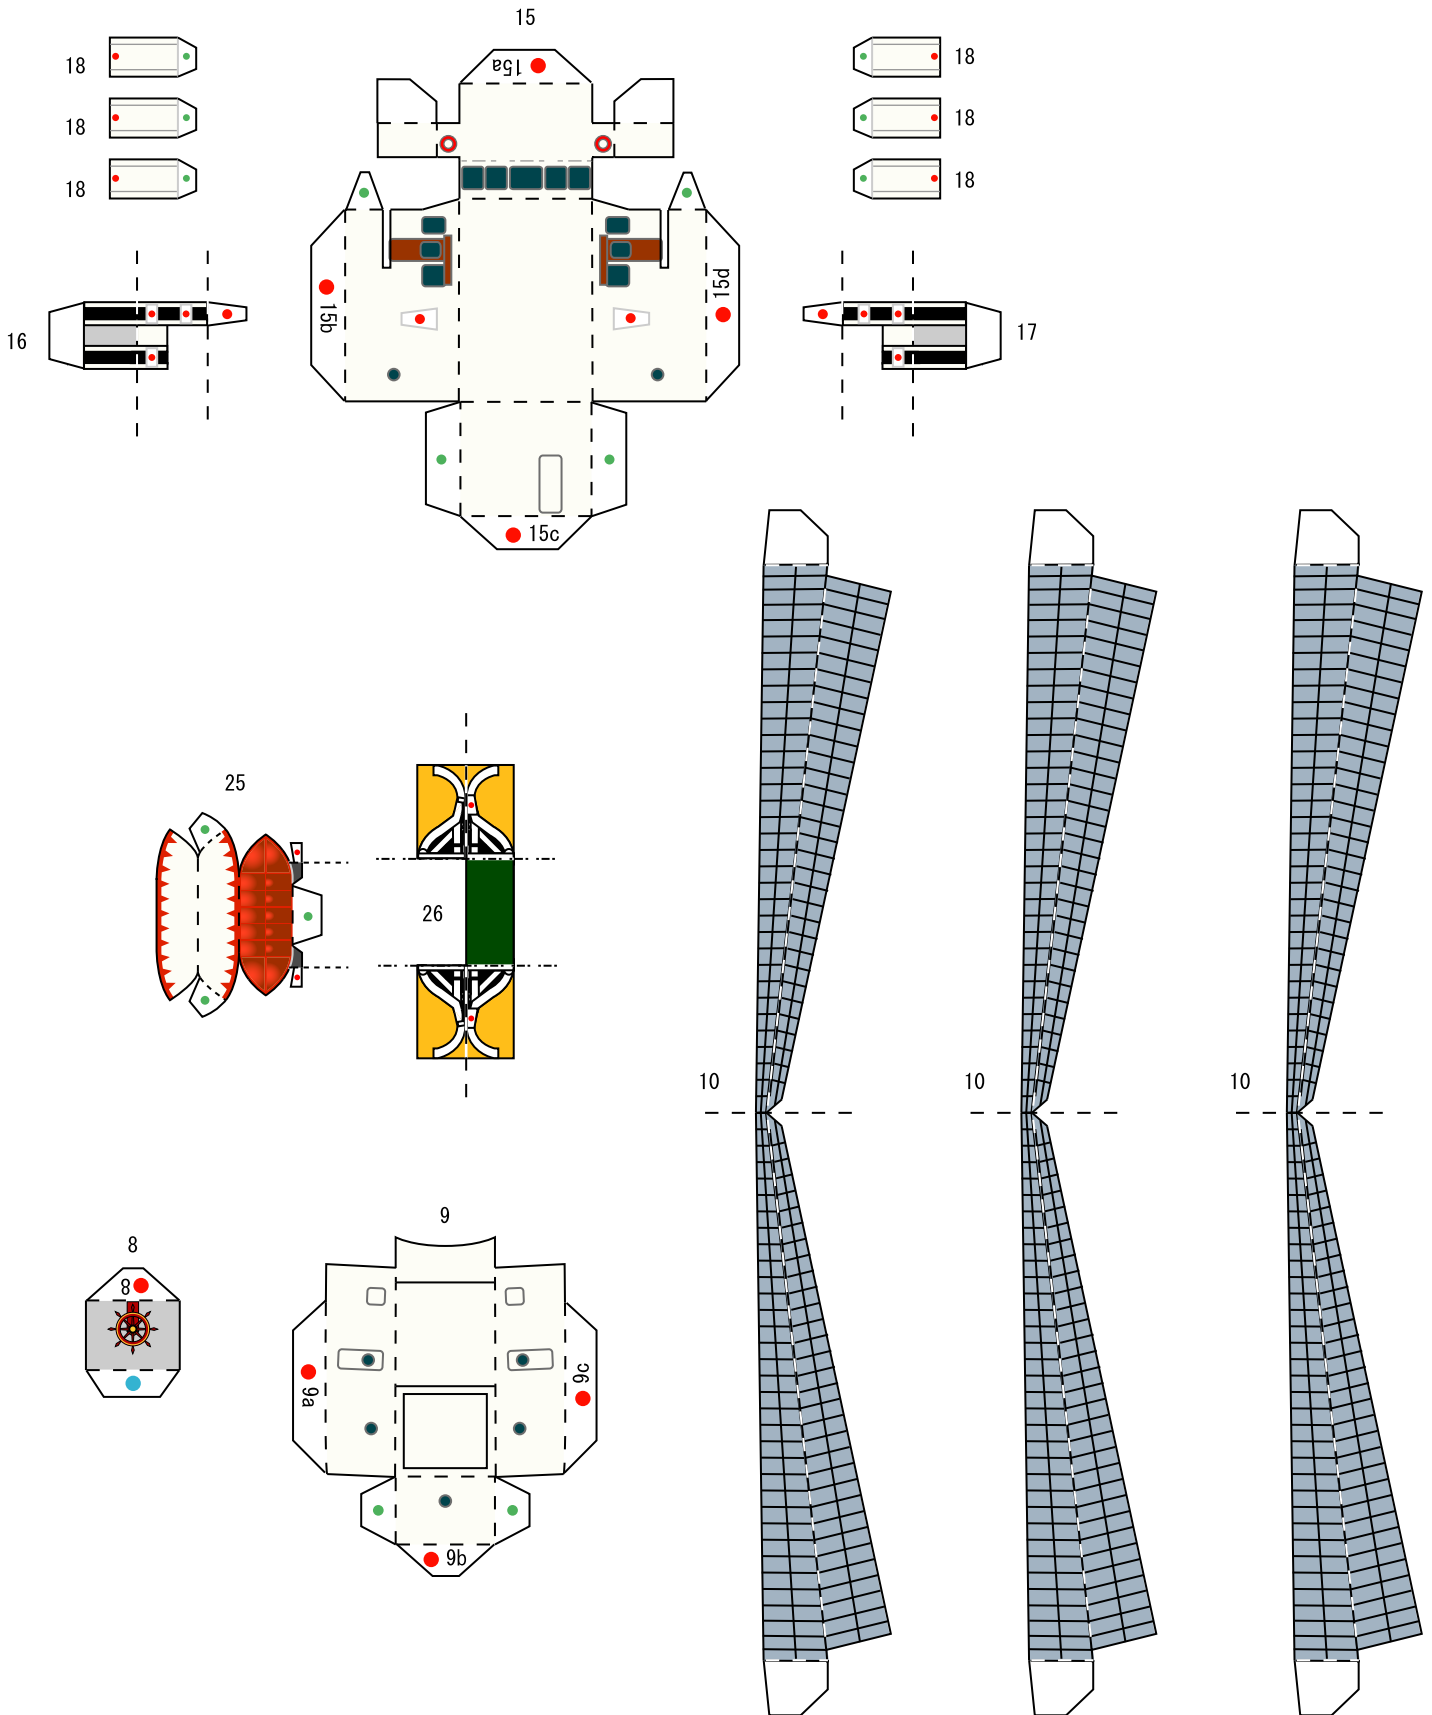

Ships of the world : Akogare : Pattern

© Canon Inc. © M. Nishiguchi/SENAUN

Canon