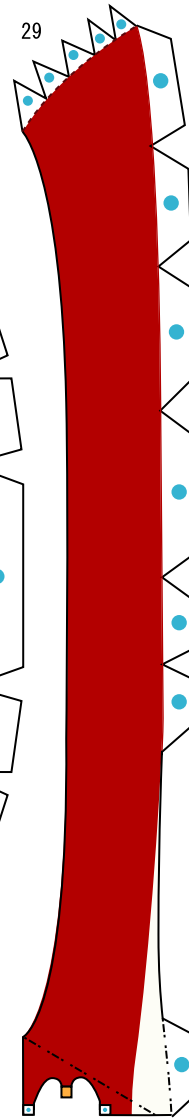

PAPER CRAFT

<http://www.canon.com/c-park/en/>

View of completed model

Ships of the world : Akogare

With the cooperation of Sail Osaka

● Akogare : built in 1993; 362 tons; three masts; topsail schooner; 52.16 m total length; Japan

* This model was designed for Papercraft and may differ from the original in some respects.

■ Parts list (pattern) : Ten A4 sheets (No. 1 to No. 10)

■ No. of Parts : 79 (Including fourteen optional parts)

* Build the model by carefully reading the Assembly Instructions , in the parts sheet page order.

Ships of the world : Akogare : Pattern

© Canon Inc. © M. Nishiguchi/SENAUN

1

Ships of the world : Akogare : Pattern

© Canon Inc. © M. Nishiguchi/SENAUN

Ships of the world : Akogare : Pattern

© Canon Inc. © M. Nishiguchi/SENAUN

Canon

Ships of the world : Akogare : Pattern

© Canon Inc. © M. Nishiguchi/SENAUN

Ships of the world : Akogare : Pattern