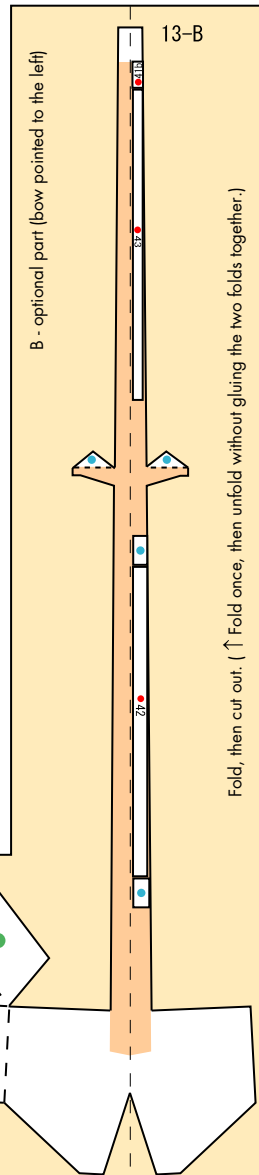

PAPER CRAFT

<http://www.canon.com/c-park/en/>

View of completed model

Ships of the world : Akogare

With the cooperation of Sail Osaka

● Akogare : built in 1993; 362 tons; three masts; topsail schooner; 52.16 m total length; Japan

* This model was designed for Papercraft and may differ from the original in some respects.

■ Parts list (pattern) : Ten A4 sheets (No. 1 to No. 10)

■ No. of Parts : 79 (Including fourteen optional parts)

* Build the model by carefully reading the Assembly Instructions , in the parts sheet page order.

Ships of the world : Akogare : Pattern

© Canon Inc. © M. Nishiguchi/SENAUN

1

Ships of the world : Akogare : Pattern

© Canon Inc. © M. Nishiguchi/SENAUN

Cut out after first folding and gluing in place.

Ships of the world : Akogare : Pattern

© Canon Inc. © M. Nishiguchi/SENAUN

Ships of the world : Akogare : Pattern

© Canon Inc. © M. Nishiguchi/SENAUN