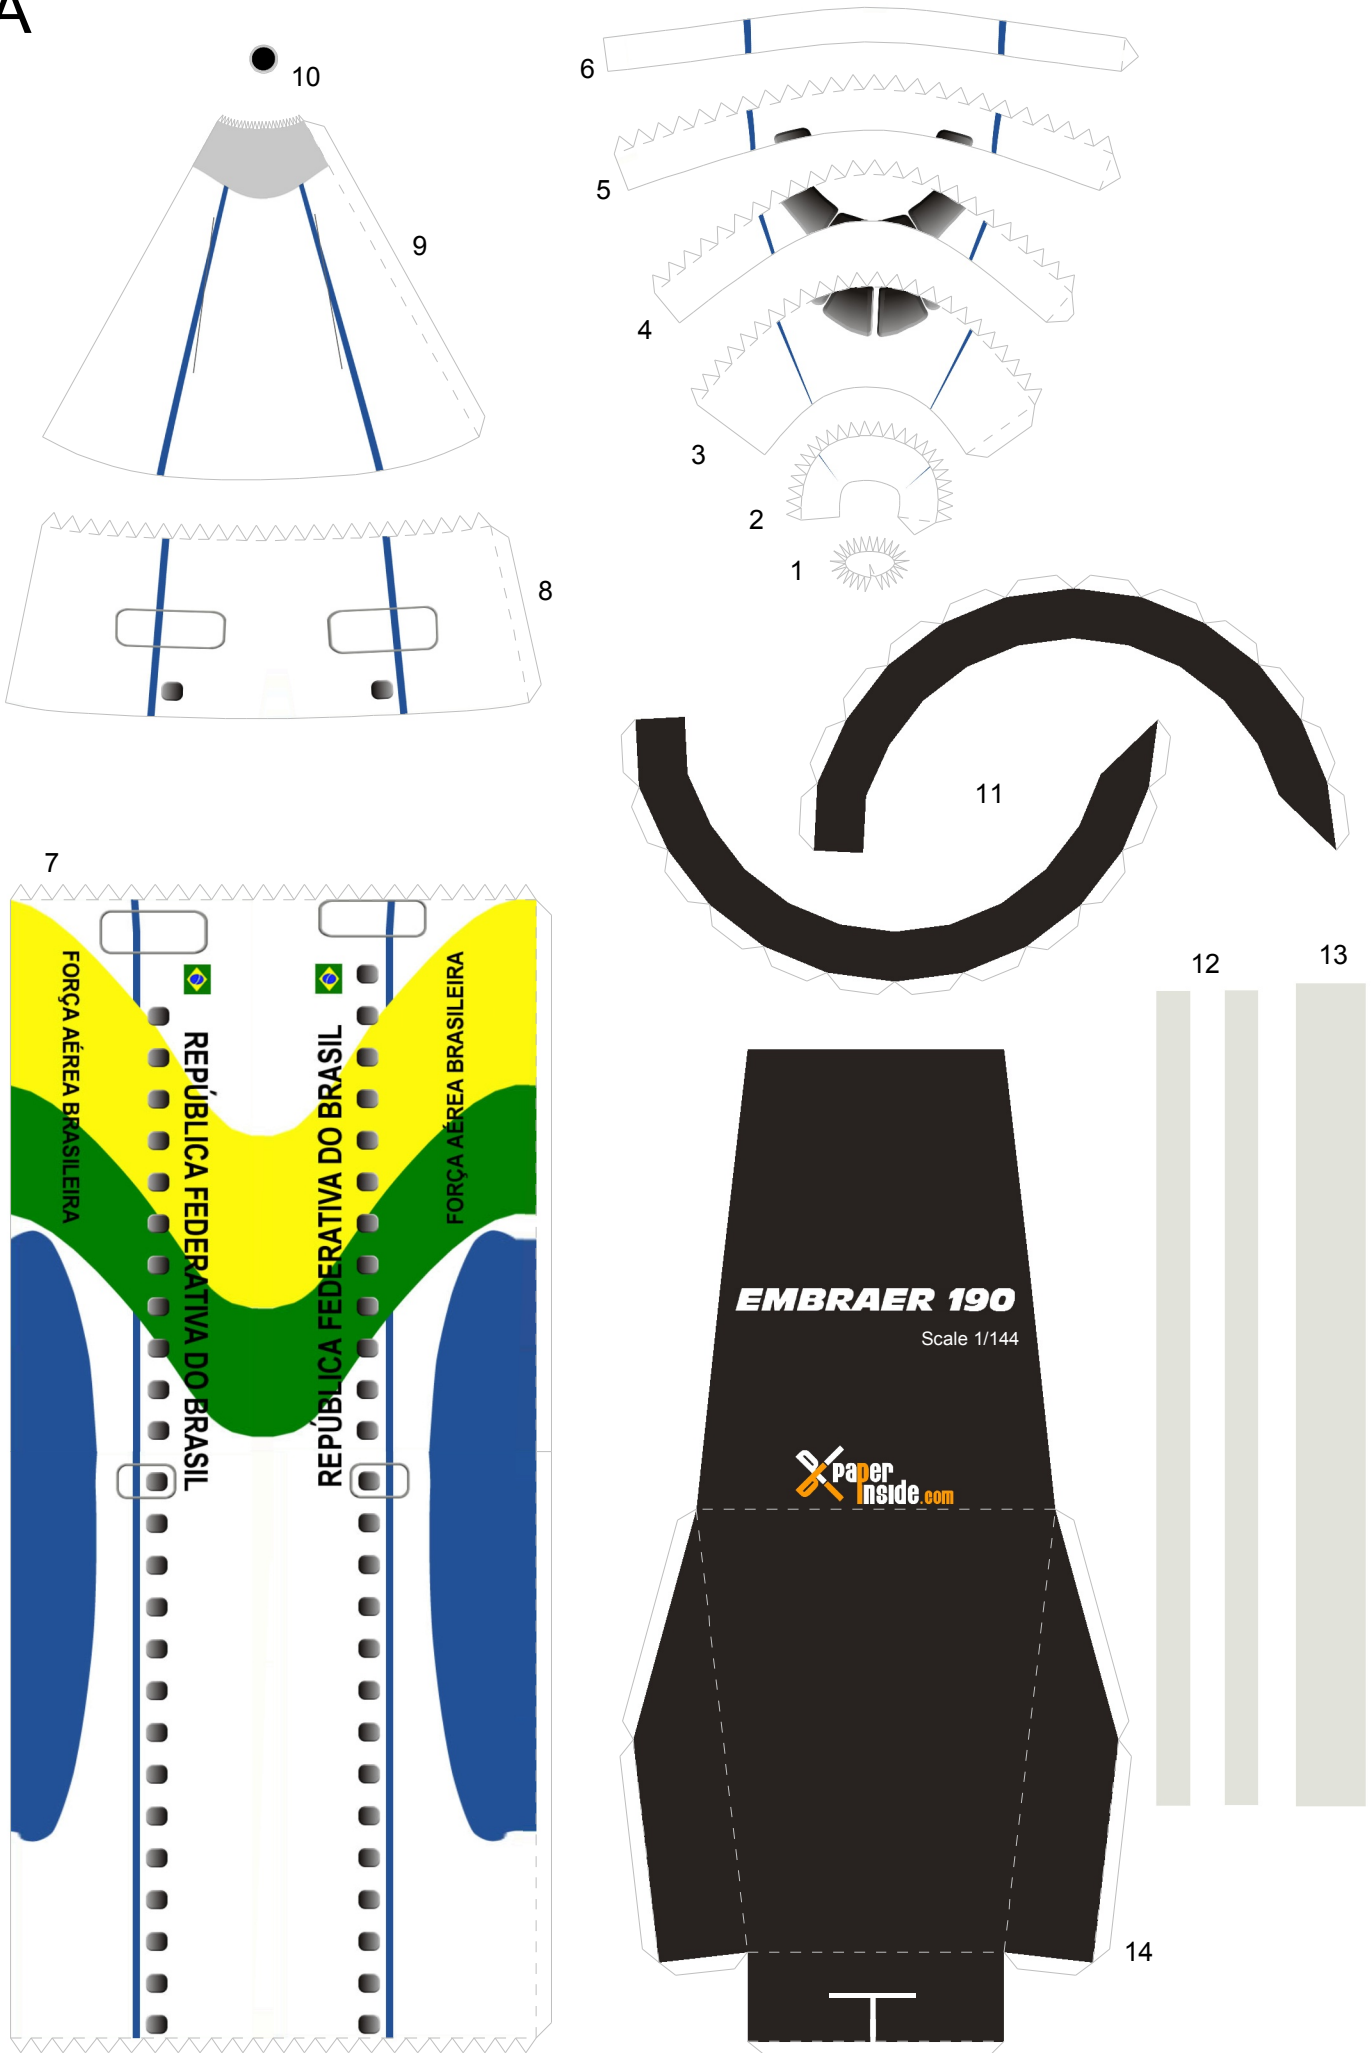

A

EMBRAER 190

Scale 1/144

paper
inside.com

14