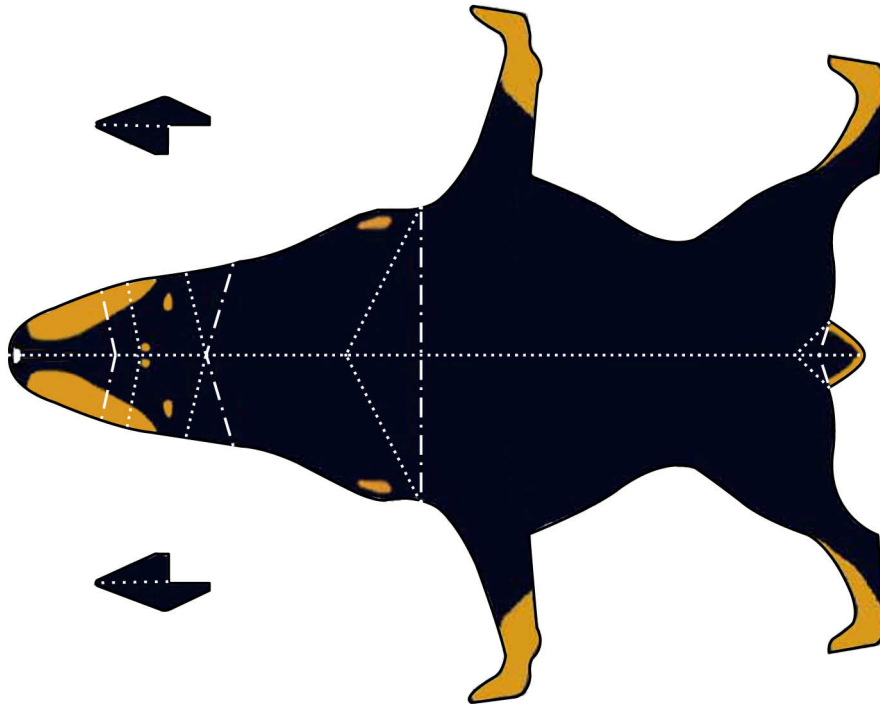

# PAPER CRAFT

<http://www.canon.com/c-park/en/>

## Dobermann

Origin: Germany

Personality: Affectionate, obedient and loyal.

Enlarged view of head

### 《Assembly Instructions》

Apply glue to A, then stick on the ear.  
(Stick on the other ear in the same way.)

- Scissors line
- ..... Mountain fold
- - - Valley fold