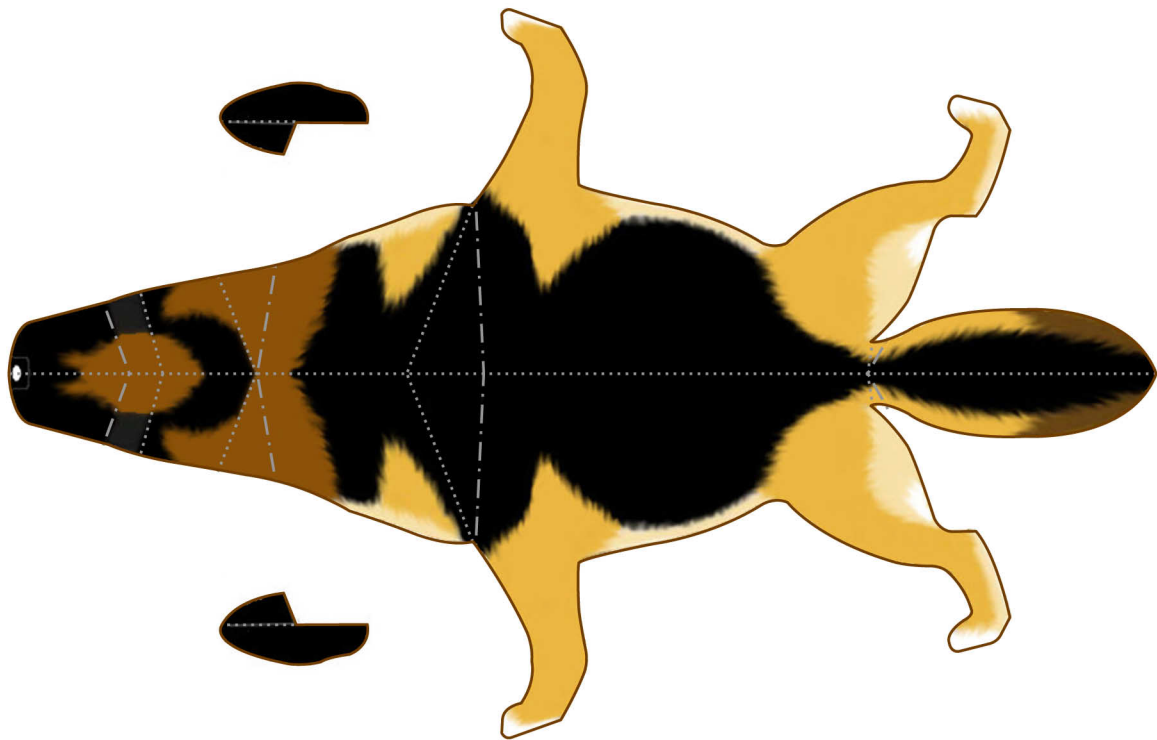

PAPER CRAFT

<http://www.canon.com/c-park/en/>

German Shepherd Dog

Origin: Germany

Personality: Quick and intelligent.
Obedient with their owners.

Enlarged view of head

《Assembly Instructions》

Apply glue to A, then stick the ear straight along the line of the neck.
(Stick on the other ear in the same way.)

- Scissors line
- Mountain fold
- - - Valley fold