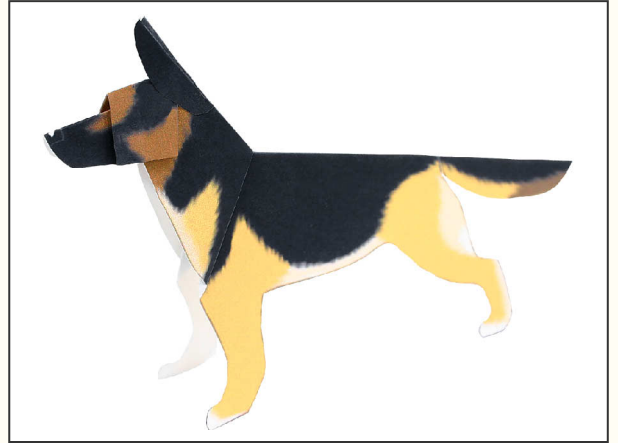

PAPER CRAFT

<http://www.canon.com/c-park/en/>

German Shepherd Dog

Origin: Germany

Personality: Quick and intelligent.
Obedient with their owners.

Enlarged view of head

《Assembly Instructions》

Apply glue to A, then stick the ear straight along the line of the neck.
(Stick on the other ear in the same way.)

- Scissors line
- Mountain fold
- - - Valley fold