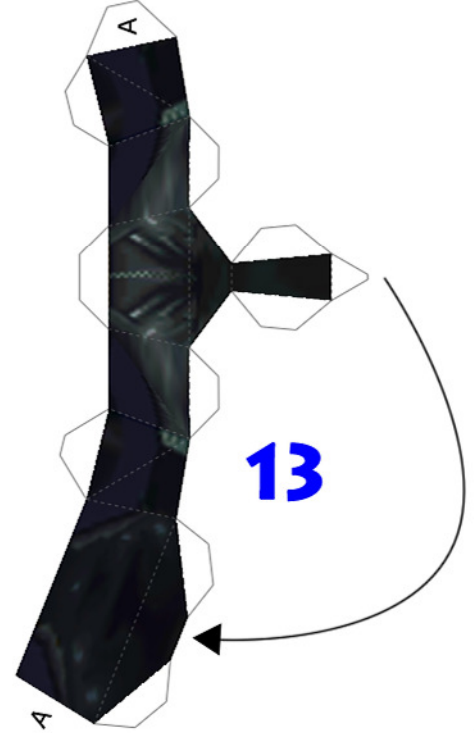

TOMB RAIDER

TOMB RAIDER III "THAMES WHARF" VIGNETTE

Dressed in a trendy, black leather catsuit, Lara feels right at home in the London levels of Tomb Raider 3!
(pity about the vermin, though...)

15

14

13

1

2

8

7

30

33

dot-dash lines:
fold up (valley fold)

29

35

dashed lines:
fold down (mountain fold)