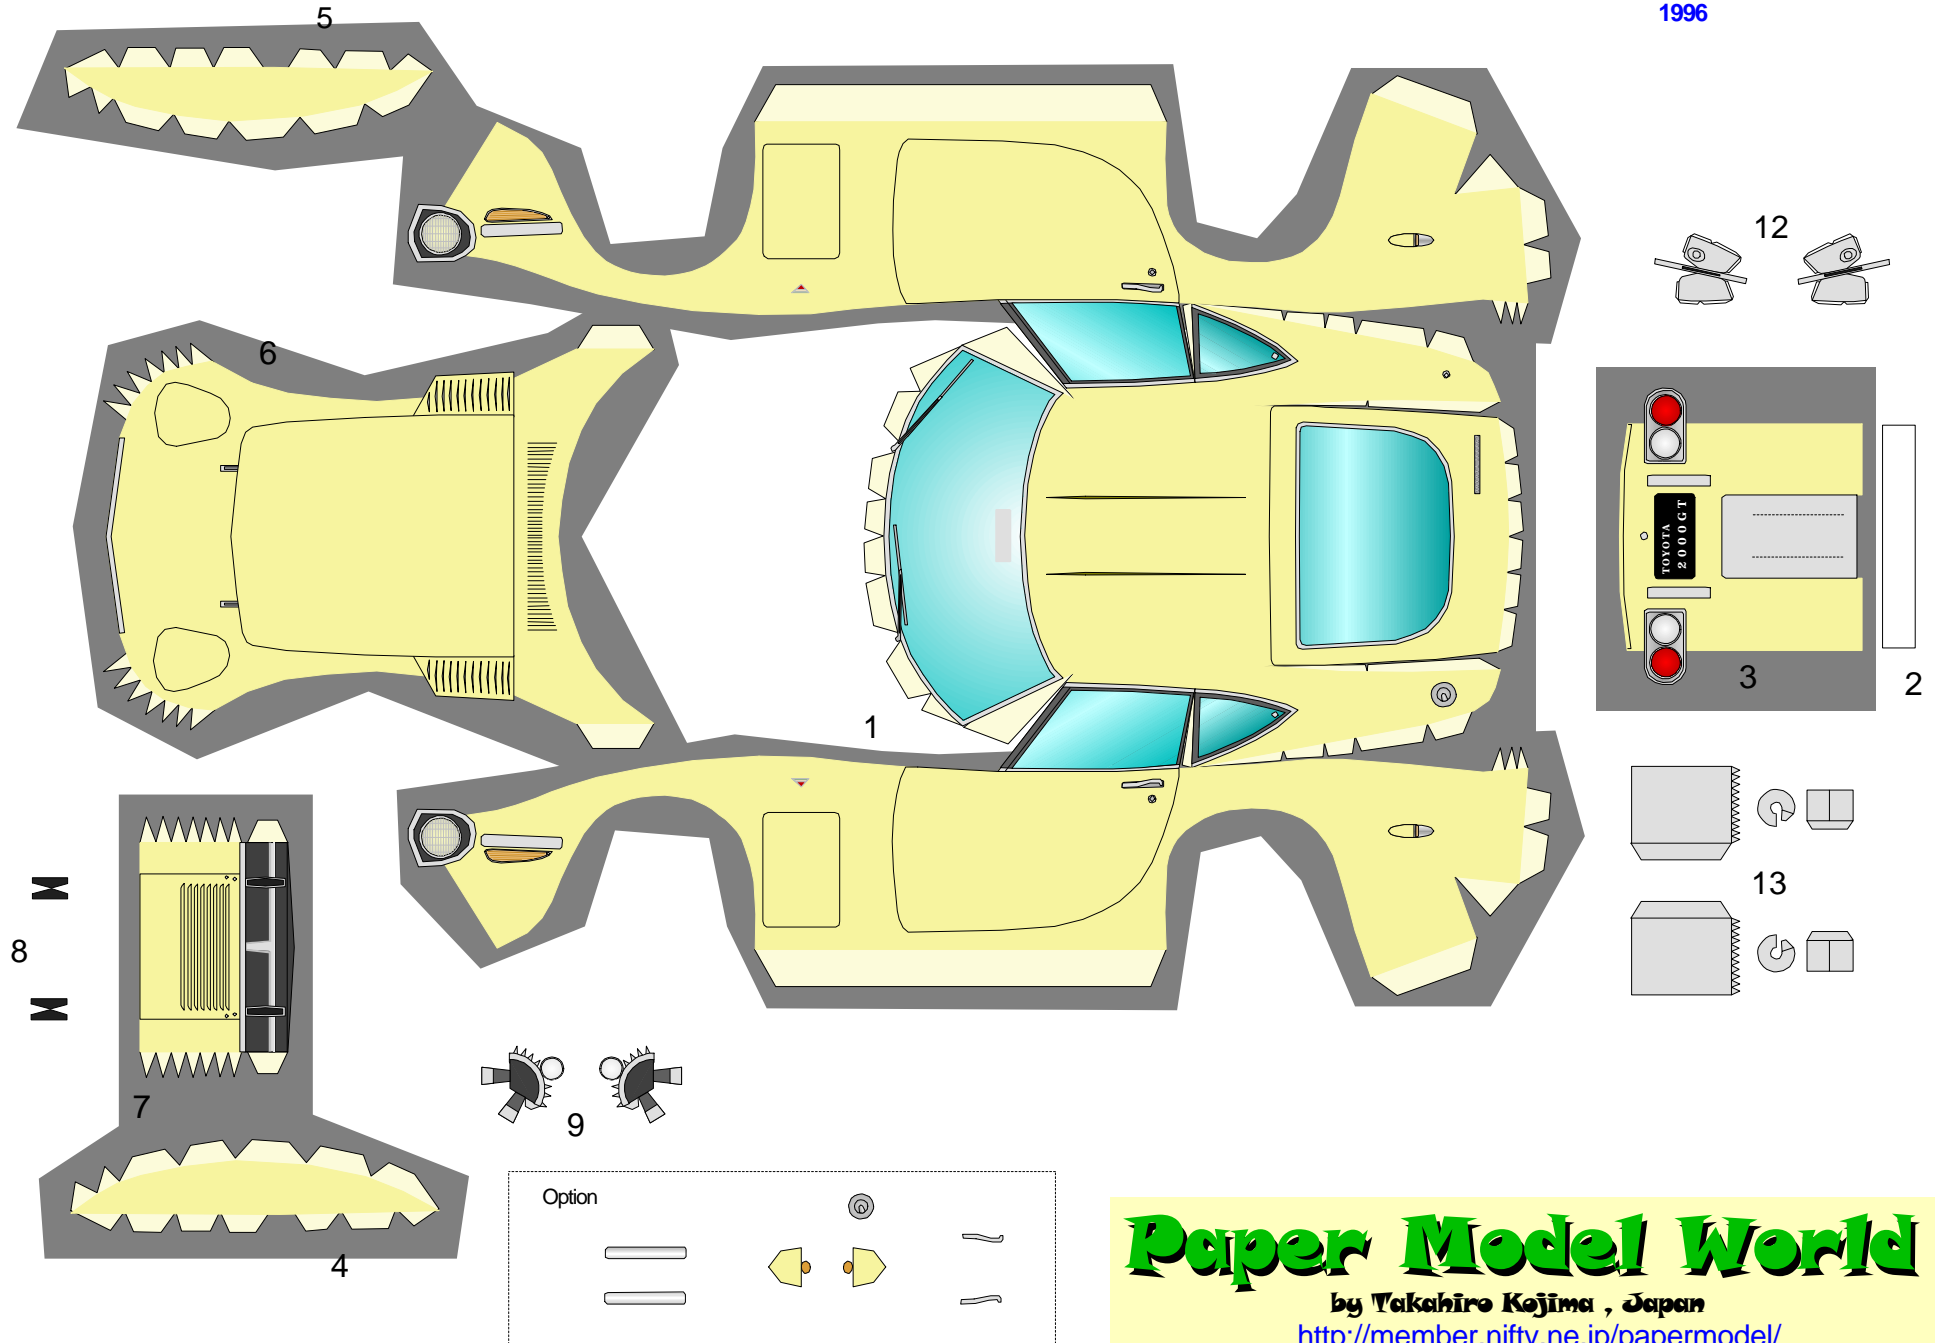

TOYOTA 2000GT

1996

Paper Model World

by Takahiro Kojima, Japan

<http://member.nifty.ne.jp/papermodel/>