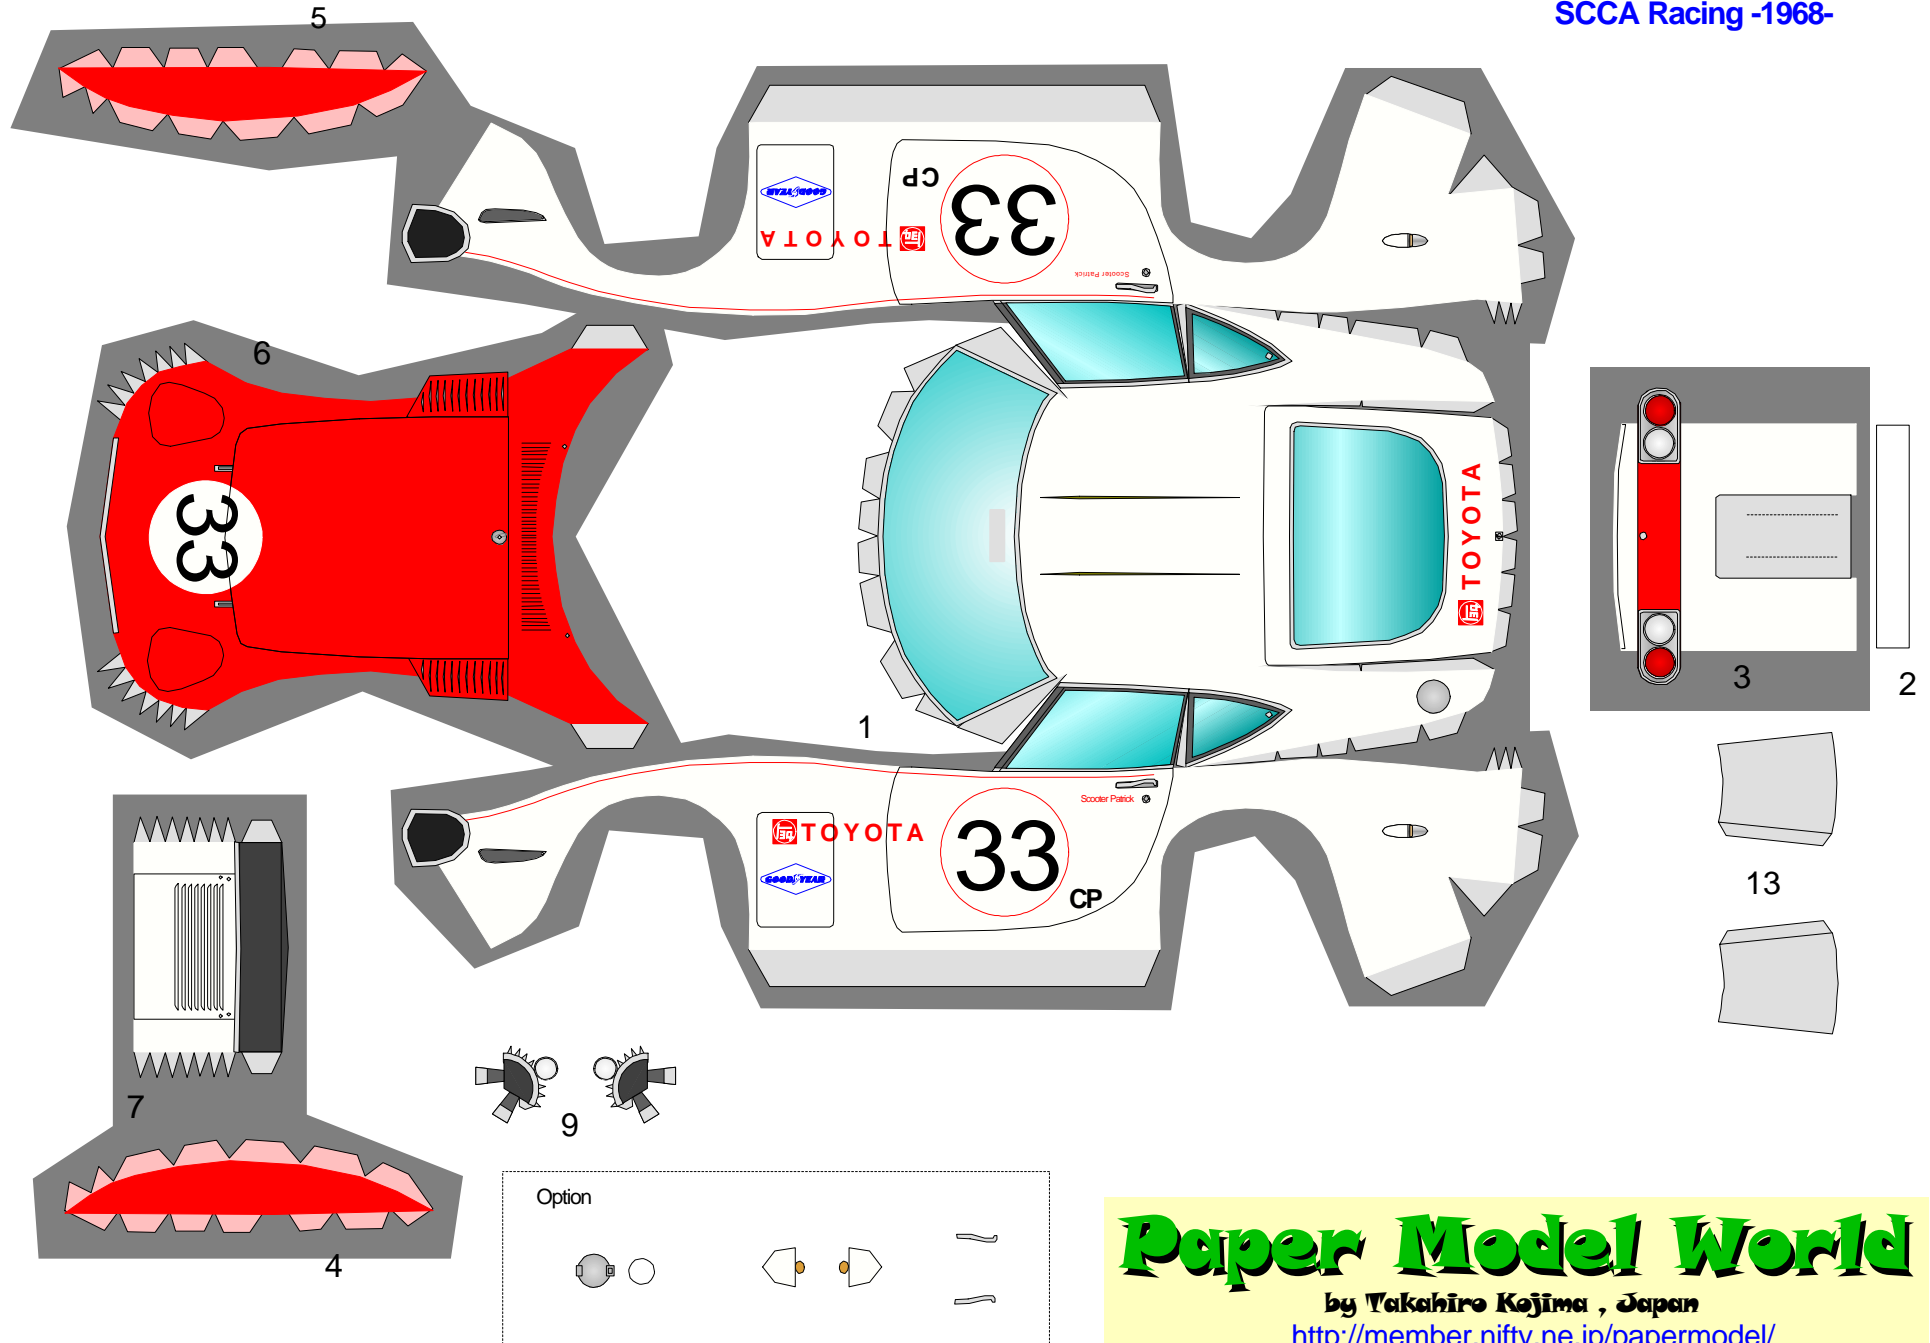

TOYOTA 200GT
SCCA Racing -1968-

Paper Model World
by Takahiro Kojima, Japan
<http://member.nifty.ne.jp/papermodel/>